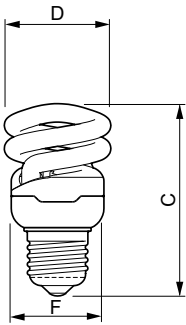

Controls and Dimming	
Dimmable	No

Approval and Application	
Energy Efficiency Label (EEL)	A
Energy Saving Product	Yes
Mercury (Hg) Content (Max)	2 mg
Energy Consumption kWh/1000 h	8 kWh

Product Data	
Full product code	871869643610300
Order product name	ECO Twister 8W WW E27 220-240V 1PF/12
EAN/UPC - Product	8718696436103
Order code	929689208401
Numerator - Quantity Per Pack	1
Numerator - Packs per outer box	12
Material Nr. (12NC)	929689208401
Net Weight (Piece)	0.046 kg

Dimensional drawing

Product	D (max)	C (max)	F (max)
ECO Twister 8W WW E27 220-240V 1PF/12	46 mm	81.5 mm	40 mm

TORNADO 8W WW E27 220-240V 50/60Hz