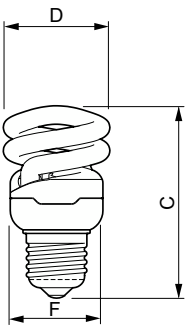

## Mechanical and Housing

Bulb Shape	Spiral
------------	--------

## Product Data

Order product name	ECO Twister 8W WW E27 220-240V 1PF/12
--------------------	---------------------------------------

Full product name	ECO Twister 8W WW E27 220-240V 1PF/12
Full product code	871869643610300
Order code	929689208401
Material Nr. (12NC)	929689208401
Numerator - Quantity Per Pack	1
EAN/UPC - Product/Case	8718696436103
Numerator - Packs per outer box	12
EAN/UPC - Case	8718696436110

## Dimensional drawing

Product	D (max)	C (max)	F (max)
ECO Twister 8W WW E27 220-240V 1PF/12	46 mm	81.5 mm	40 mm