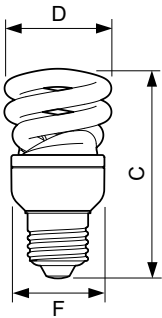

### Product data

General Information	
Cap-Base	E27 [ E27]
Nominal Lifetime (Nom)	6000 h
Switching Cycle	6000X
Light Technical	
Colour Code	827 [ CCT of 2700K]
Luminous Flux (Nom)	500 lm
Luminous Flux (Rated) (Nom)	500 lm
Colour Designation	Warm White (WW)
Lumen Maintenance 2000 h (Nom)	88 %
Chromaticity Coordinate X (Nom)	463
Chromaticity Coordinate Y (Nom)	420
Colour Temperature, horizontal (Nom)	2700 K
Luminous Efficacy (rated) (Nom)	62 lm/W
Colour Rendering Index horiz (Nom)	81
LLMF At End Of Nominal Lifetime (Nom)	70 %
Operating and Electrical	
Input Frequency	50 or 60 Hz
Power (Rated) (Nom)	8 W
Lamp Current (Nom)	60 mA
Wattage Equivalent	45 W

Starting Time (Nom)	0.3 s
Warm Up Time to 60% Light (Min)	5 s
Warm Up Time to 60% Light (Max)	40 s
Power Factor (Nom)	0.6
Voltage (Nom)	220-240 V
Controls and Dimming	
Dimmable	No
Approval and Application	
Energy Efficiency Label	A
Mercury (Hg) Content (Max)	2.0 mg
Energy Consumption kWh/1000 h	8 kWh
Product Data	
Full product code	871829121699500
Order product name	EconomyTwister 8W WW E27 220-240V 1PF/6
EAN/UPC - Product	8718291216995
Order code	21699500
Numerator - Quantity Per Pack	1
Numerator - Packs per outer box	6
Material Nr. (12NC)	929689218302
Net Weight (Piece)	0.046 kg

### Dimensional drawing

Product	D (max)	C (max)	F (max)
EconomyTwister 8W WW E27 220-240V 1PF/6	47.5 mm	86.5 mm	40.5 mm

Twister 8W/827 E27 220-240V 50/60Hz