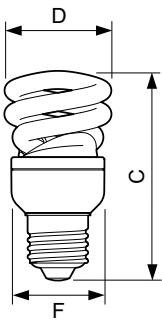

Economy Twister

Mechanical and Housing

Bulb Shape Spiral

Approval and Application

Mercury (Hg) Content (Max) 2.0 mg

Energy Consumption kWh/1000 h 8 kWh

Product Data

Order product name EconomyTwister 8W WW E27 220-240V 1PF/6

Full product name EconomyTwister 8W WW E27 220-240V 1PF/6

Full product code 871829121699500

Order code 929689218302

Material Nr. (12NC) 929689218302

Numerator - Quantity Per Pack 1

EAN/UPC - Product/Case 8718291216995

Numerator - Packs per outer box 6

EAN/UPC - Case 8718291217008

Dimensional drawing

Product	D (max)	C (max)	F (max)
EconomyTwister 8W WW E27 220-240V 1PF/6	47.5 mm	86.5 mm	40.5 mm