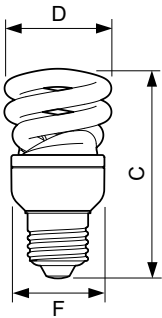

Product data

General Information	
Cap-Base	E27 [E27]
Nominal Lifetime (Nom)	6000 h
Switching Cycle	6000X
Light Technical	
Colour Code	865 [CCT of 6500K]
Luminous Flux (Nom)	475 lm
Luminous Flux (Rated) (Nom)	475 lm
Colour Designation	Cool Daylight
Lumen Maintenance 2000 h (Nom)	88 %
Chromaticity Coordinate X (Nom)	313
Chromaticity Coordinate Y (Nom)	337
Colour Temperature, horizontal (Nom)	6500 K
Luminous Efficacy (rated) (Nom)	59 lm/W
Colour Rendering Index horiz (Nom)	80
LLMF At End Of Nominal Lifetime (Nom)	70 %
Operating and Electrical	
Input Frequency	50 or 60 Hz
Power (Rated) (Nom)	8.0 W
Lamp Current (Nom)	60 mA
Wattage Equivalent	40 W

Starting Time (Nom)	0.3 s
Warm Up Time to 60% Light (Min)	5 s
Warm Up Time to 60% Light (Max)	40 s
Power Factor (Nom)	0.6
Voltage (Nom)	220-240 V
Controls and Dimming	
Dimmable	No
Approval and Application	
Energy Efficiency Label	A
Mercury (Hg) Content (Max)	2.0 mg
Energy Consumption kWh/1000 h	8 kWh
Product Data	
Full product code	871016340612100
Order product name	EconomyTwister 8W CDL E27 220-240V 1PF/6
EAN/UPC - Product	8710163406121
Order code	40612100
Numerator - Quantity Per Pack	1
Numerator - Packs per outer box	6
Material Nr. (12NC)	929689218401
Net Weight (Piece)	0.046 kg

Dimensional drawing

Product	D (max)	C (max)	F (max)
EconomyTwister 8W CDL E27 220-240V 1PF/6	47.5 mm	86.5 mm	40.5 mm

Twister 8W/865 E27 220-240V 50/60Hz