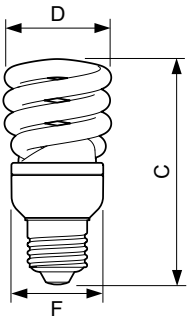

### Product data

General Information	
Cap-Base	E27 [ E27]
Nominal Lifetime (Nom)	6000 h
Switching Cycle	6000X
Light Technical	
Colour Code	865 [ CCT of 6500K]
Luminous Flux (Nom)	700 lm
Luminous Flux (Rated) (Nom)	700 lm
Colour Designation	Cool Daylight
Lumen Maintenance 2000 h (Nom)	88 %
Chromaticity Coordinate X (Nom)	313
Chromaticity Coordinate Y (Nom)	337
Colour Temperature, horizontal (Nom)	6500 K
Luminous Efficacy (rated) (Nom)	58 lm/W
Colour Rendering Index horiz (Nom)	80
LLMF At End Of Nominal Lifetime (Nom)	70 %
Operating and Electrical	
Input Frequency	50 or 60 Hz
Power (Rated) (Nom)	12.0 W
Lamp Current (Nom)	90 mA
Starting Time (Nom)	0.3 s

Product Data	
Full product code	871016340614500
Order product name	EconomyTwister 12W CDL E27 1PF/6
EAN/UPC - Product	8710163406145
Order code	40614500
Numerator - Quantity Per Pack	1
Numerator - Packs per outer box	6
Material Nr. (12NC)	929689218601
Net Weight (Piece)	0.051 kg

### Dimensional drawing

Product	D (max)	C (max)	F (max)
EconomyTwister 12W CDL E27 1PF/6	47.5 mm	94 mm	40.5 mm

Twister 12W/865 E27 220-240V 50/60Hz