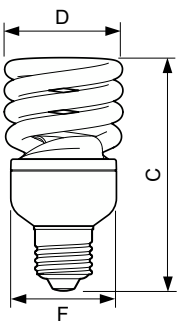

Economy Twister

Mechanical and Housing

Bulb Shape Spiral

Approval and Application

Mercury (Hg) Content (Max) 2 mg

Energy Consumption kWh/1000 h 20 kWh

Product Data

Order product name UAE Essential Tornado 20W CDL E27 1CT/12

Full product name UAE Essential Tornado 20W CDL E27 1CT/12

Full product code 871869640912100

Order code 929689219005

Material Nr. (12NC) 929689219005

Numerator - Quantity Per Pack 1

EAN/UPC - Product/Case 8718696409121

Numerator - Packs per outer box 12

EAN/UPC - Case 8718696409138

Dimensional drawing

Product	D (max)	C (max)	F (max)
UAE Essential Tornado 20W CDL E27 1CT/12	56.5 mm	111.5 mm	47 mm