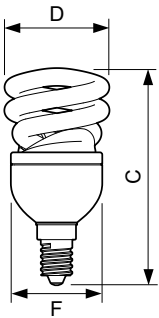

Product data

General Information	
Cap-Base	E14 [E14]
Nominal Lifetime (Nom)	6000 h
Switching Cycle	6000X
Light Technical	
Colour Code	865 [CCT of 6500K]
Luminous Flux (Nom)	475 lm
Luminous Flux (Rated) (Nom)	475 lm
Colour Designation	Cool Daylight
Lumen Maintenance 2000 h (Nom)	88 %
Chromaticity Coordinate X (Nom)	313
Chromaticity Coordinate Y (Nom)	337
Colour Temperature, horizontal (Nom)	6500 K
Luminous Efficacy (rated) (Nom)	59 lm/W
Colour Rendering Index horiz (Nom)	80
LLMF At End Of Nominal Lifetime (Nom)	70 %
Operating and Electrical	
Input Frequency	50 or 60 Hz
Power (Rated) (Nom)	8.0 W
Lamp Current (Nom)	60 mA
Wattage Equivalent	40 W

Starting Time (Nom)	0.3 s
Warm Up Time to 60% Light (Min)	5 s
Warm Up Time to 60% Light (Max)	40 s
Power Factor (Nom)	0.6
Voltage (Nom)	220-240 V
Controls and Dimming	
Dimmable	No
Approval and Application	
Energy Efficiency Label	A
Mercury (Hg) Content (Max)	2.0 mg
Energy Consumption kWh/1000 h	8 kWh
Product Data	
Full product code	871016340613800
Order product name	EconomyTwister 8W CDL E14 220-240V 1PF/6
EAN/UPC - Product	8710163406138
Order code	40613800
Numerator - Quantity Per Pack	1
Numerator - Packs per outer box	6
Material Nr. (12NC)	929689238401
Net Weight (Piece)	0.048 kg

Dimensional drawing

Product	D (max)	C (max)	F (max)
EconomyTwister 8W CDL E14 220-240V 1PF/6	47.5 mm	96.5 mm	40.5 mm

Twister 8W/865 E14 220-240V 50/60Hz