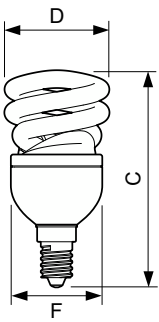

Economy Twister

Mechanical and Housing

Bulb Shape Spiral

Approval and Application

Mercury (Hg) Content (Max) 2.0 mg

Energy Consumption kWh/1000 h 8 kWh

Product Data

Order product name EconomyTwister 8W CDL E14 220-240V 1PF/6

Full product name EconomyTwister 8W CDL E14 220-240V 1PF/6

Full product code 871016340613800

Order code 929689238401

Material Nr. (12NC) 929689238401

Numerator - Quantity Per Pack 1

EAN/UPC - Product/Case 8710163406138

Numerator - Packs per outer box 6

EAN/UPC - Case 8710163406176

Dimensional drawing

Product	D (max)	C (max)	F (max)
EconomyTwister 8W CDL E14 220-240V 1PF/6	47.5 mm	96.5 mm	40.5 mm