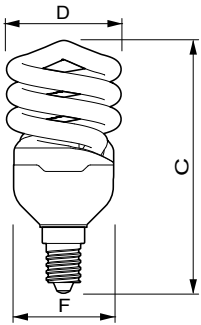

Product data

General Information	
Cap-Base	E14 [E14]
Nominal Lifetime (Nom)	6000 h
Switching Cycle	6000X
Light Technical	
Colour Code	865 [CCT of 6500K]
Luminous Flux (Nom)	700 lm
Luminous Flux (Rated) (Nom)	700 lm
Colour Designation	Cool Daylight
Lumen Maintenance 2000 h (Nom)	88 %
Chromaticity Coordinate X (Nom)	313
Chromaticity Coordinate Y (Nom)	337
Colour Temperature, horizontal (Nom)	6500 K
Luminous Efficacy (rated) (Nom)	58 lm/W
Colour Rendering Index horiz (Nom)	80
LLMF At End Of Nominal Lifetime (Nom)	70 %
Operating and Electrical	
Input Frequency	50 or 60 Hz
Power (Rated) (Nom)	12.0 W
Lamp Current (Nom)	90 mA
Wattage Equivalent	58 W

Starting Time (Nom)	0.3 s
Warm Up Time to 60% Light (Min)	5 s
Warm Up Time to 60% Light (Max)	40 s
Power Factor (Nom)	0.6
Voltage (Nom)	220-240 V
Controls and Dimming	
Dimmable	No
Approval and Application	
Energy Efficiency Label	A
Mercury (Hg) Content (Max)	2.0 mg
Energy Consumption kWh/1000 h	12 kWh
Product Data	
Full product code	871016340615200
Order product name	EconomyTwister 12W CDL E14 1PF/6
EAN/UPC - Product	8710163406152
Order code	40615200
Numerator - Quantity Per Pack	1
Numerator - Packs per outer box	6
Material Nr. (12NC)	929689238602
Net Weight (Piece)	0.053 kg

Dimensional drawing

Product	D (max)	C (max)	F (max)
EconomyTwister 12W CDL E14 1PF/6	47.5 mm	104 mm	40.5 mm

Twister 12W/865 E14 220-240V 50/60Hz