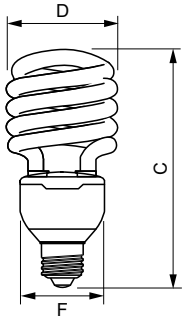

Product Data

Full product code	872790087630700
Order product name	Tornado T3 32W CDL E27 220-240V 1PF/6
EAN/UPC – product	8727900876307
Order code	87630700
Numerator – quantity per pack	1
Numerator – packs per outer box	6
Material no. (12NC)	929689301404
Net weight (piece)	0.105 kg

Dimensional drawing

Product	D (max)	C (max)	F (max)
Tornado T3 32W CDL E27 220-240V 1PF/6	74 mm	152.5 mm	61 mm

High Lumen QFS HPF 32W E27 6500K