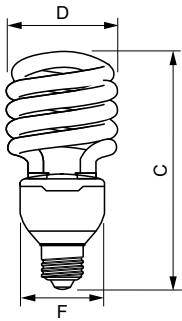

Tornado T3

Warnings and Safety

- Breaking a lamp is extremely unlikely to have any impact on your health. If a lamp breaks, ventilate the room for 30 minutes and remove the parts, preferably with gloves. Put them in a closed plastic bag and take it to your local waste facilities for recycling. Do not use a vacuum cleaner.
- Compact fluorescent lamps have to be treated as special waste, they must be taken to your local waste facilities for recycling. The European Lighting Industry has set up an infrastructure, capable of recycling mercury, other metals, glass etc.

Dimensional drawing