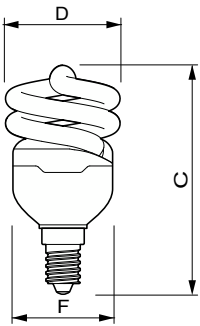

### Product Data

Order product name	Tornado T2 8y 8W WW E14 220-240V 1CT/12
Full product name	Tornado T2 8y 8W WW E14 220-240V 1CT/12
Full product code	871829166280800

Order code	66280800
Material Nr. (12NC)	929689381302
Numerator - Quantity Per Pack	1
EAN/UPC - Product/Case	8718291662808
Numerator - Packs per outer box	12
EAN/UPC - Case	8718291662815

### Dimensional drawing

Product	D (max)	C (max)	F (max)
Tornado T2 8y 8W WW E14 220-240V 1CT/12	47.5 mm	96.5 mm	40.5 mm