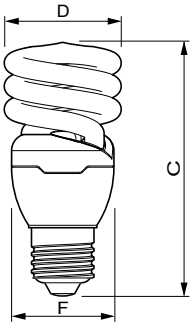

Tornado T2

Approval and Application

Energy Consumption kWh/1000 h 15 kWh

Product Data

Order product name Tornado T2 8y 15W WW E27 220-240V 1CT/12
Full product name Tornado T2 8y 15W WW E27 220-240V 1CT/12
Full product code 871829166292100
Order code 66292100

Material Nr. (12NC) 929689848112

Numerator - Quantity Per Pack 1

EAN/UPC - Product/Case 8718291662921

Numerator - Packs per outer box 12

EAN/UPC - Case 8718291662938

Dimensional drawing

Product	D (max)	C (max)	F (max)
Tornado T2 8y 15W WW E27 220-240V 1CT/12	51.5 mm	107.5 mm	42.5 mm