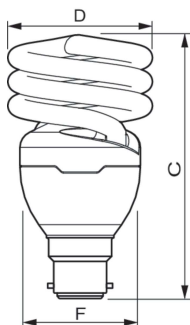

Order code	929689858606
Material Nr. (12NC)	929689858606
Numerator - Quantity Per Pack	1
EAN/UPC - Product/Case	8718696450543
Numerator - Packs per outer box	12
EAN/UPC - Case	8718696450550

Dimensional drawing