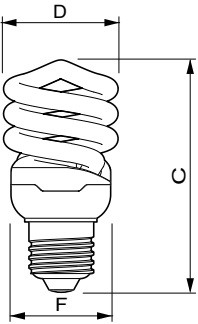

Tornado T2

Approval and Application

Mercury (Hg) Content (Nom)	1.5 mg
Energy Consumption kWh/1000 h	12 kWh

Product Data

Order product name	TORNADO 12W CDL E27 220-240V 1PF/6
Full product name	TORNADO 12W CDL E27 220-240V 1PF/6
Full product code	871829121836400

Order code	929689868601
Material Nr. (12NC)	929689868601
Numerator - Quantity Per Pack	1
EAN/UPC - Product/Case	8718291218364
Numerator - Packs per outer box	6
EAN/UPC - Case	8718291218371

Dimensional drawing

Product	D (max)	C (max)	F (max)
TORNADO 12W CDL E27 220-240V 1PF/6	47.5 mm	94.0 mm	40.5 mm