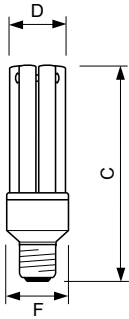

MASTER Stairway

Energy Consumption kWh/1000 h	15 kWh
Product Data	
Order product name	MASTER Stairway 15W/827 E27 1CH/6
Full product name	MASTER Stairway 15W/827 E27 1CH/6
Full product code	872790087774800
Order code	929745199901

Material Nr. (12NC)	929745199901
Numerator - Quantity Per Pack	1
EAN/UPC - Product/Case	8727900877748
Numerator - Packs per outer box	6
EAN/UPC - Case	8727900877755

Dimensional drawing