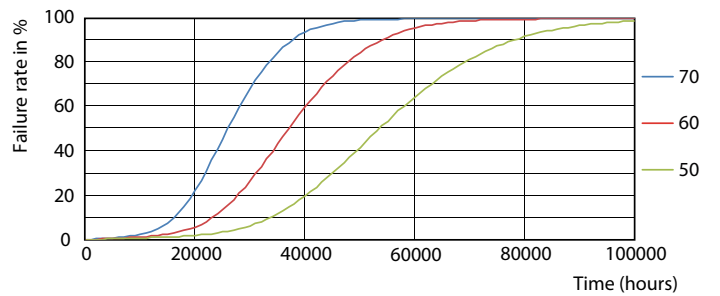

LEDtube PRO 1200mm 14W G13 2000lm