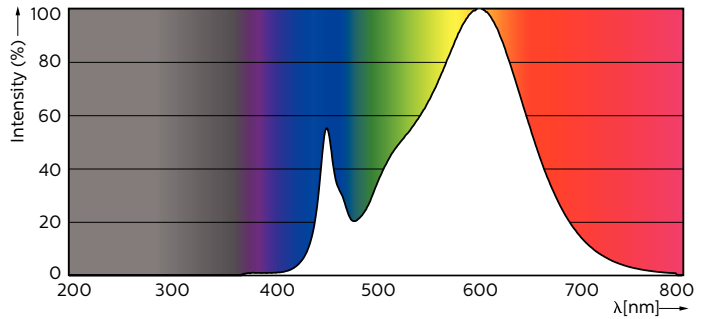

LEDtube PRO 1200mm 14W G13 830 2000lm