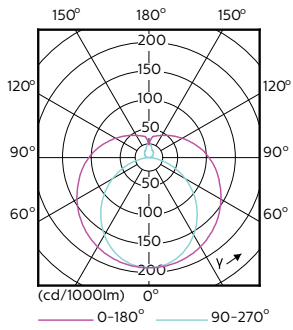

Product Data

Order product name 14T8/COR/48-830/IF20/G/DIM 10/1
 EAN/UPC - Product 046677452407
 Order code 470096
 Numerator - Quantity Per Pack 1
 Numerator - Packs per outer box 10
 Material Nr. (12NC) 929001343034
 Net Weight (Piece) 0.215 kg
 Model Number 9290013430A

Dimensional drawing

A3

Product	D1	D2	A1	A2	A3
14T8/COR/48-830/IF20/G/DIM 10/1	25.7 mm	28 mm	1198 mm	1205 mm	1212 mm

14T8 PRO LED/48-3000 IF G 10/1

Photometric data

LEDtube 1200mm 17W G13 2100lm

LEDtube PRO 1200mm 14W G13 830 2000lm