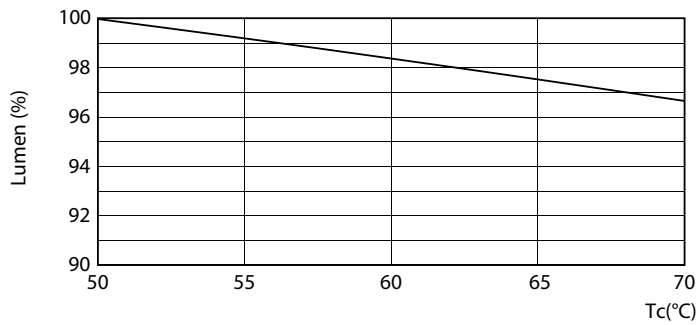

LEDtube PRO 1200mm 14W G13 2000lm

12W G13