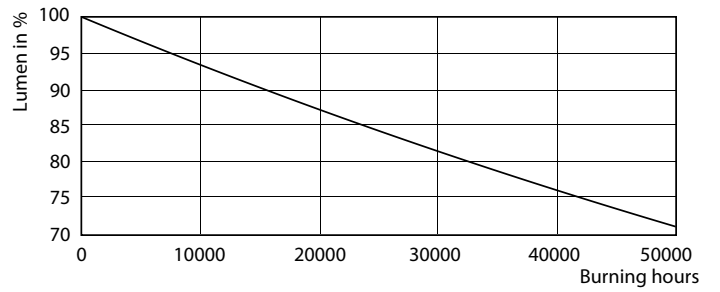

Photometric data

LEDtube PRO 1200mm 14W G13 830 2000lm

Lifetime