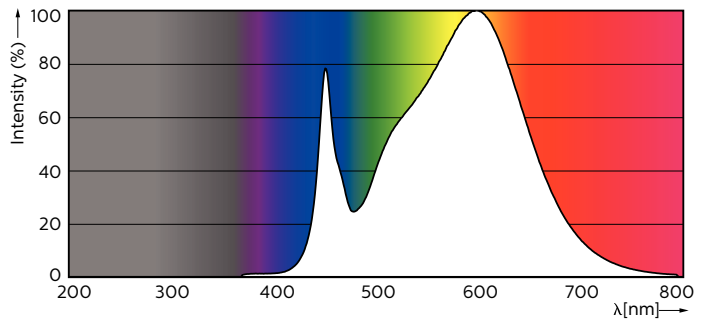

LEDtube PRO 1200mm 14W G13 835 2000lm