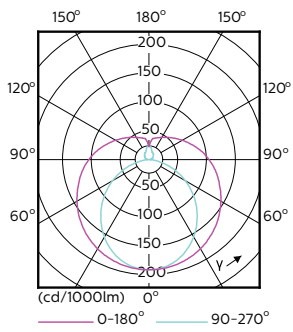

T8

Mechanical and Housing

Product Length 48 in

Approval and Application

Energy Efficiency Label (EEL) Not applicable
Energy Saving Product Yes
Approbation Marks DLC compliance
Approbation Marks UL certificate RoHS compliance
Energy Consumption kWh/1000 h - kWh
Energy Certifications DLC Standard

Product Data

Order product name 14T8/COR/48-835/IF20/G/DIM 10/1
EAN/UPC - Product 046677452759
Order code 470104
Numerator - Quantity Per Pack 1
Numerator - Packs per outer box 10
Material Nr. (12NC) 929001343134
Net Weight (Piece) 0.215 kg
Model Number 9290013431A

Dimensional drawing

A3

Product	D1	D2	A1	A2	A3
14T8/COR/48-835/IF20/G/DIM 10/1	25.7 mm	28 mm	1198 mm	1205 mm	1212 mm

14T8 PRO LED/48-3500 IF G 10/1

Photometric data

LEDtube 1200mm 17W G13 2100lm