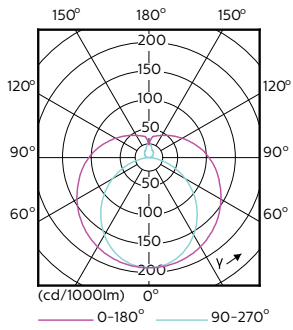

T8

Mechanical and Housing

Product Length 48 in

Approval and Application

Energy Efficiency Label (EEL) Not applicable
Energy Saving Product Yes
Approbation Marks DLC compliance
Approbation Marks UL certificate RoHS compliance
Energy Consumption kWh/1000 h - kWh
Energy Certifications DLC Standard

Product Data

Order product name 14T8/COR/48-840/IF21/G/DIM 10/1
EAN/UPC - Product 046677453251
Order code 470112
Numerator - Quantity Per Pack 1
Numerator - Packs per outer box 10
Material Nr. (12NC) 929001343234
Net Weight (Piece) 0.215 kg
Model Number 9290013432A

Dimensional drawing

A3

Product	D1	D2	A1	A2	A3
14T8/COR/48-840/IF21/G/DIM 10/1	25.7 mm	28 mm	1198 mm	1205 mm	1212 mm

14T8 PRO LED/48-4000 IF G 10/1

Photometric data

LEDtube 1200mm 17W G13 2100lm