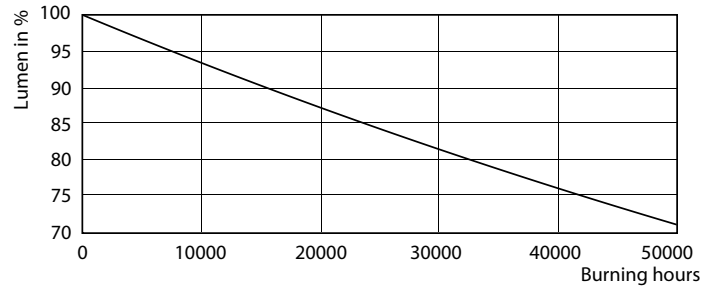

Photometric data

LEDtube PRO 1200mm 14W G13 840 2100lm

Lifetime