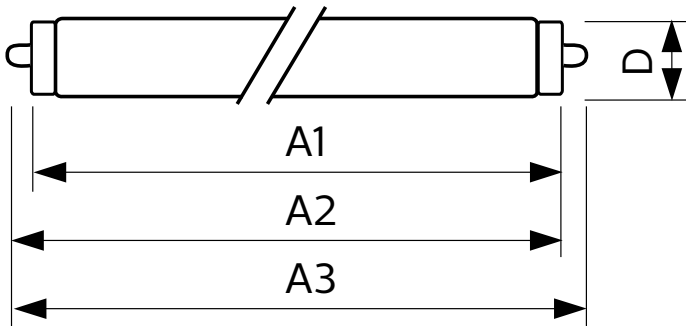

Mechanical and Housing

Product Length	96 in

Approval and Application

Energy Efficiency Label (EEL)	Not applicable
Energy Saving Product	Yes
Approbation Marks	DLC compliance
Approbation Marks	UL certificate RoHS compliance
Energy Consumption kWh/1000 h	- kWh
Energy Certifications	DLC Standard

Product Data

Order product name	30T8/COR/96-830/IF39/G/FA8 10/1
EAN/UPC - Product	046677533007
Order code	533000
Numerator - Quantity Per Pack	1
Numerator - Packs per outer box	10
Material Nr. (12NC)	929001897104
Net Weight (Piece)	0.540 kg
Model Number	9290018971

Dimensional drawing

TLED IF CorePro 8ft 3900lm FA8 3000K

Product	D1	D2	A1	A2	A3
30T8/COR/96-830/ IF39/G/FA8 10/1	25.5 mm	28 mm	2366.9 mm	2375.8 mm	2384.7 mm

Photometric data

30W FA8 830 3000K