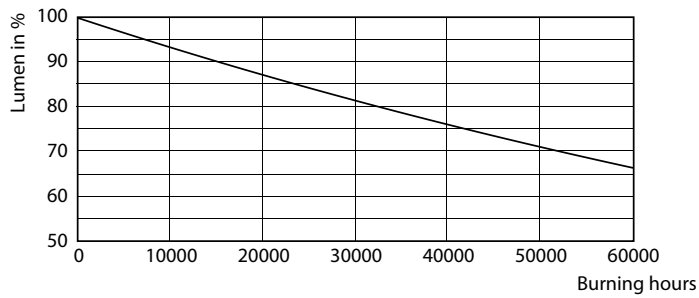

Product data

General Information	
Base	FA8 [FA8]
EU RoHS compliant	Yes
Nominal Lifetime (Nom)	50000 h
Switching Cycle	50000X
Light Technical	
Color Code	830 [CCT of 3000K]
Beam Angle (Nom)	240 °
Initial lumen (Nom)	3950 lm
Color Designation	White (WH)
Correlated Color Temperature (Nom)	3000 K
Luminous Efficacy (rated) (Nom)	131.00 lm/W
Color Consistency	ANSI
Color Rendering Index (Nom)	80
LLMF At End Of Nominal Lifetime (Nom)	70 %
Operating and Electrical	
Input Frequency	35000-150000 Hz
Power (Rated) (Nom)	30 W

Dimensional drawing

Product	D1	D2	A1	A2	A3
30T8/COR/96-830/ IF39/G/FA8 10/1	25.5 mm	28 mm	2366.9 mm	2375.8 mm	2384.7 mm

TLED IF CorePro 8ft 3900lm FA8 3000K

Photometric data

30W FA8 830 3000K

30W FA8 830 3000K

Photometric data

Lifetime

30W FA8

30W FA8

30W FA8

30W FA8

T8

Lifetime