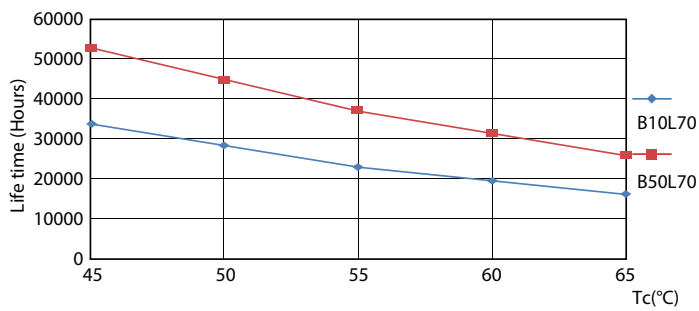

Product data

General Information	
Base	FA8 [FA8]
EU RoHS compliant	Yes
Nominal Lifetime (Nom)	50000 h
Switching Cycle	50000X
Light Technical	
Color Code	830 [CCT of 3000K]
Beam Angle (Nom)	240 °
Initial lumen (Nom)	3950 lm
Color Designation	White (WH)
Correlated Color Temperature (Nom)	3000 K
Luminous Efficacy (rated) (Nom)	131.00 lm/W
Color Consistency	ANSI
Color Rendering Index (Nom)	80
LLMF At End Of Nominal Lifetime (Nom)	70 %
Operating and Electrical	
Input Frequency	35000-150000 Hz
Power (Rated) (Nom)	30 W

Photometric data

Lifetime

30W FA8

30W FA8

30W FA8

30W FA8

Lifetime

30W FA8