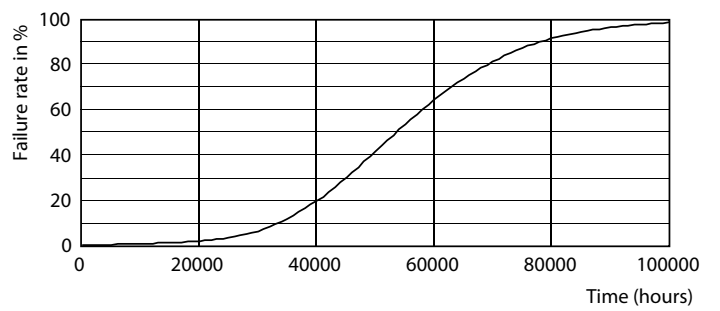

Photometric data

Lifetime

30W FA8

30W FA8

30W FA8

30W FA8

Lifetime

30W FA8