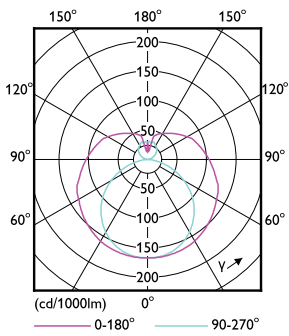

T8

Product Length	96 in
Bulb Shape	Tube, double-ended
Approval and Application	
Energy Efficiency Label (EEL)	Not applicable
Energy Saving Product	Yes
Approval Marks	UL certificate RoHS compliance DLC compliance
Energy Consumption kWh/1000 h	- kWh
Energy Certifications	DLC Standard

Product Data	
Order product name	30T8/COR/96-830/IF39/G/FA8 10/1
EAN/UPC - Product	046677533007
Order code	533000
Numerator - Quantity Per Pack	1
Numerator - Packs per outer box	10
Material Nr. (12NC)	929001897104
Net Weight (Piece)	0.540 kg
Model Number	9290018971

Dimensional drawing

Product	D1	D2	A1	A2	A3
30T8/COR/96-830/ IF39/G/FA8 10/1	25.5 mm	28 mm	2366.9 mm	2375.8 mm	2384.7 mm

TLED IF CorePro 8ft 3900lm FA8 3000K

Photometric data

30W FA8 830 3000K

30W FA8 830 3000K