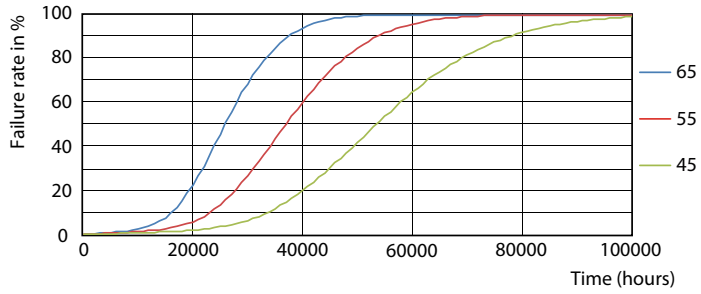

Photometric data

Lifetime

30W FA8

30W FA8

30W FA8

30W FA8

Lifetime

30W FA8