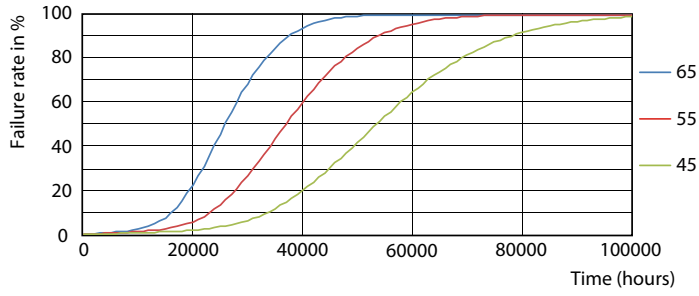

Photometric data

Lifetime

30W FA8

30W FA8

30W FA8

30W FA8

T8

Lifetime