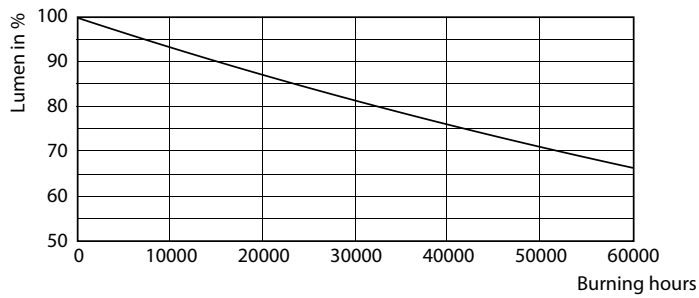

Product data

General Information	
Base	FA8 [FA8]
EU RoHS compliant	Yes
Nominal Lifetime (Nom)	50000 h
Switching Cycle	50000X
Light Technical	
Color Code	830 [CCT of 3000K]
Beam Angle (Nom)	240 °
Initial lumen (Nom)	3950 lm
Color Designation	White (WH)
Correlated Color Temperature (Nom)	3000 K
Luminous Efficacy (rated) (Nom)	131.00 lm/W
Color Consistency	ANSI
Color Rendering Index (Nom)	80
LLMF At End Of Nominal Lifetime (Nom)	70 %
Operating and Electrical	
Input Frequency	35000-150000 Hz
Power (Rated) (Nom)	30 W

Dimensional drawing

TLED IF CorePro 8ft 3900lm FA8 3000K

Product	D1	D2	A1	A2	A3
30T8/COR/96-830/ IF39/G/FA8 10/1	25.5 mm	28 mm	2366.9 mm	2375.8 mm	2384.7 mm

Photometric data

30W FA8 830 3000K

30W FA8 830 3000K

Photometric data

Lifetime

30W FA8

30W FA8

30W FA8

30W FA8

Lifetime

30W FA8