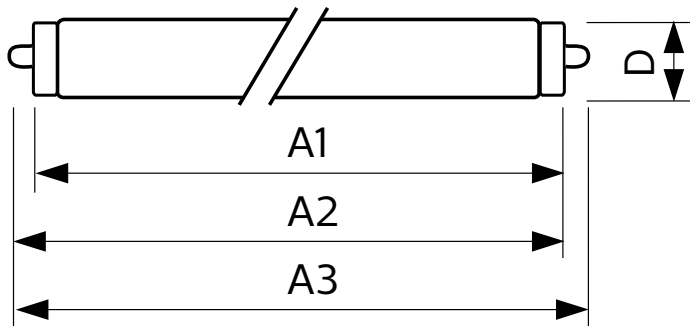

T8

Product Length	96 in
Bulb Shape	Tube, double-ended
Approval and Application	
Energy Efficiency Label (EEL)	Not applicable
Energy Saving Product	Yes
Approval Marks	UL certificate RoHS compliance DLC compliance
Energy Consumption kWh/1000 h	- kWh
Energy Certifications	DLC Standard

Product Data	
Order product name	30T8/COR/96-830/IF39/G/FA8 10/1
EAN/UPC - Product	046677533007
Order code	533000
Numerator - Quantity Per Pack	1
Numerator - Packs per outer box	10
Material Nr. (12NC)	929001897104
Net Weight (Piece)	0.540 kg
Model Number	9290018971

Dimensional drawing

Product	D1	D2	A1	A2	A3
30T8/COR/96-830/ IF39/G/FA8 10/1	25.5 mm	28 mm	2366.9 mm	2375.8 mm	2384.7 mm

TLED IF CorePro 8ft 3900lm FA8 3000K

Photometric data