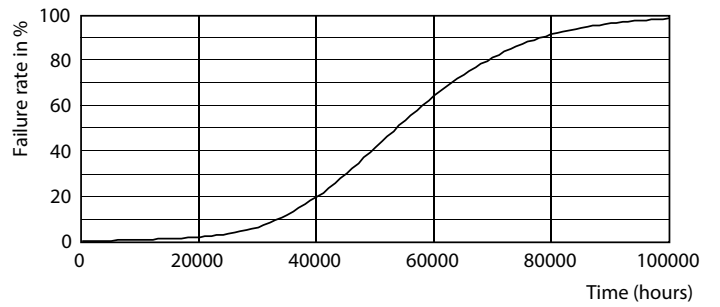

© 2020 Philips Lighting B.V. Page 11

30W FA8 835 3500K

Lifetime

30W FA8

30W FA8

30W FA8

30W FA8

Lifetime