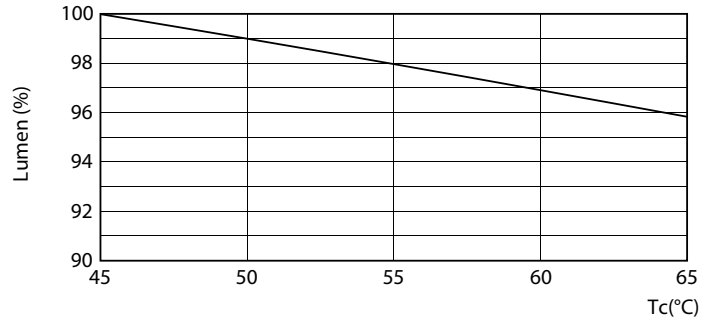

Photometric data

© 2020 Philips Lighting B.V. Page 11

30W FA8 835 3500K

Lifetime