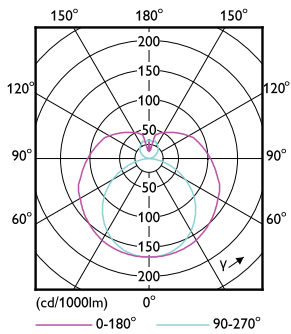

Photometric data

30W FA8 830 3000K