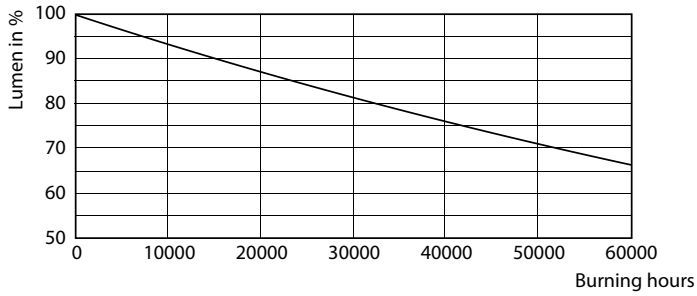

Photometric data

© 2020 Philips Lighting B.V. Page 11

30W FA8 835 3500K

Lifetime