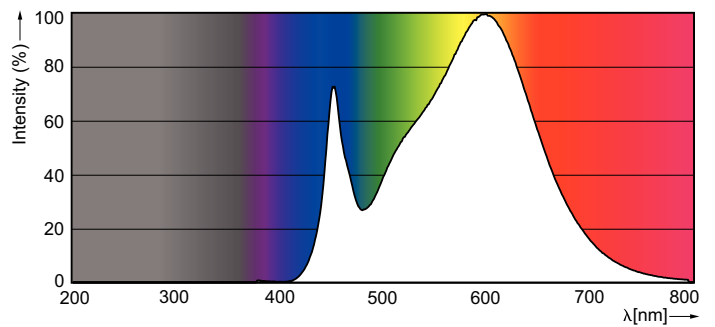

Product data

General Information	
Base	FA8 [FA8]
EU RoHS compliant	Yes
Nominal Lifetime (Nom)	50000 h
Switching Cycle	50000X
Light Technical	
Color Code	835 [CCT of 3500K]
Beam Angle (Nom)	240 °
Initial lumen (Nom)	3950 lm
Color Designation	White (WH)
Correlated Color Temperature (Nom)	3500 K
Luminous Efficacy (rated) (Nom)	131.00 lm/W
Color Consistency	ANSI
Color Rendering Index (Nom)	80
LLMF At End Of Nominal Lifetime (Nom)	70 %
Operating and Electrical	
Input Frequency	35000-150000 Hz
Power (Rated) (Nom)	30 W

Dimensional drawing

TLED IF CorePro 8ft 3900lm FA8 3500K

Product	D1	D2	A1	A2	A3
30T8/COR/96-835/ IF39/G/FA8 10/1	25.5 mm	28 mm	2366.9 mm	2375.8 mm	2384.7 mm

Photometric data

30W FA8 830 3000K

Photometric data