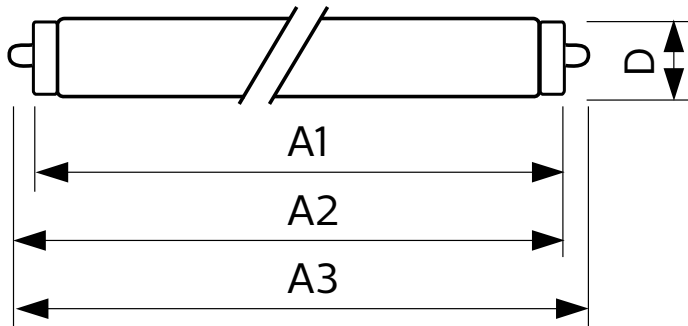

Mechanical and Housing

Product Length	96 in

Approval and Application

Energy Efficiency Label (EEL)	Not applicable
Energy Saving Product	Yes
Approbation Marks	DLC compliance
Approbation Marks	UL certificate RoHS compliance
Energy Consumption kWh/1000 h	- kWh
Energy Certifications	DLC Standard

Product Data

Order product name	30T8/COR/96-835/IF39/G/FA8 10/1
EAN/UPC - Product	046677533014
Order code	533018
Numerator - Quantity Per Pack	1
Numerator - Packs per outer box	10
Material Nr. (12NC)	929001897204
Net Weight (Piece)	0.540 kg
Model Number	9290018972

Dimensional drawing

TLED IF CorePro 8ft 3900lm FA8 3500K