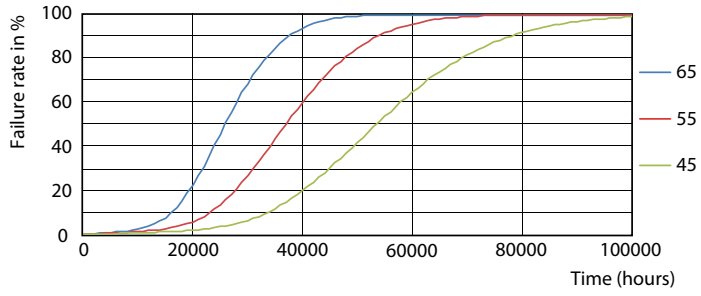

© 2020 Philips Lighting B.V. Page 11

30W FA8 835 3500K

Lifetime

30W FA8

30W FA8

30W FA8

30W FA8

Lifetime