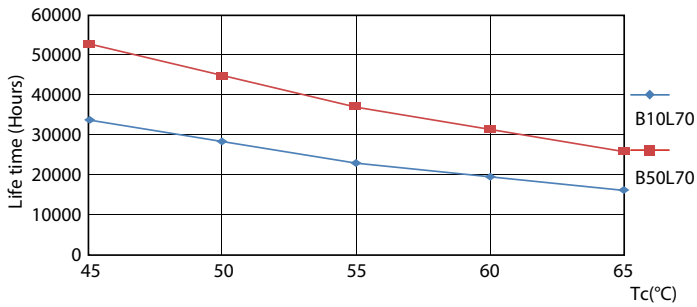

Photometric data

© 2020 Philips Lighting B.V. Page 11

30W FA8 835 3500K

Lifetime

30W FA8

30W FA8

30W FA8

30W FA8