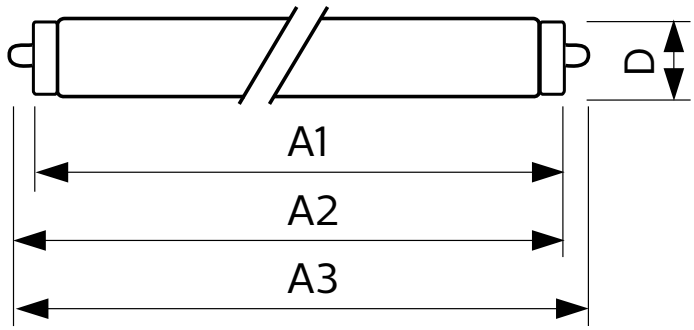

Mechanical and Housing

Product Length	96 in

Approval and Application

Energy Efficiency Label (EEL)	Not applicable
Energy Saving Product	Yes
Approbation Marks	DLC compliance
Approbation Marks	UL certificate RoHS compliance
Energy Consumption kWh/1000 h	- kWh
Energy Certifications	DLC Standard

Product Data

Order product name	30T8/COR/96-850/IF42/G/FA8 10/1
EAN/UPC - Product	046677533038
Order code	533034
Numerator - Quantity Per Pack	1
Numerator - Packs per outer box	10
Material Nr. (12NC)	929001897404
Net Weight (Piece)	0.540 kg
Model Number	9290018974

Dimensional drawing

TLED IF CorePro 8ft 4200lm FA8 5000K

Product	D1	D2	A1	A2	A3
30T8/COR/96-850/ IF42/G/FA8 10/1	25.5 mm	28 mm	2366.9 mm	2375.8 mm	2384.7 mm

Photometric data

30W FA8 850 5000K