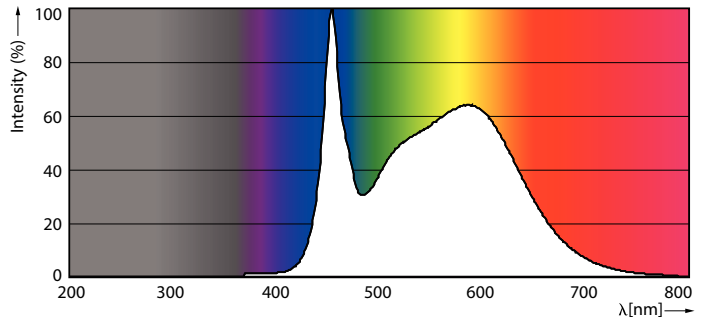

Product data

General Information	
Base	FA8 [FA8]
EU RoHS compliant	Yes
Nominal Lifetime (Nom)	50000 h
Switching Cycle	50000X
Light Technical	
Color Code	850 [CCT of 5000K]
Beam Angle (Nom)	240 °
Initial lumen (Nom)	4200 lm
Color Designation	Daylight
Correlated Color Temperature (Nom)	5000 K
Luminous Efficacy (rated) (Nom)	140.00 lm/W
Color Consistency	ANSI
Color Rendering Index (Nom)	80
LLMF At End Of Nominal Lifetime (Nom)	70 %
Operating and Electrical	
Input Frequency	35000-150000 Hz
Power (Rated) (Nom)	30 W

Dimensional drawing

TLED IF CorePro 8ft 4200lm FA8 5000K

Product	D1	D2	A1	A2	A3
30T8/COR/96-850/ IF42/G/FA8 10/1	25.5 mm	28 mm	2366.9 mm	2375.8 mm	2384.7 mm

Photometric data

30W FA8 850 5000K

30W FA8

Photometric data