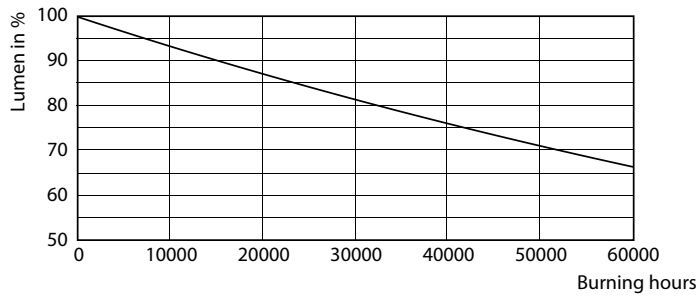

Photometric data

Lifetime