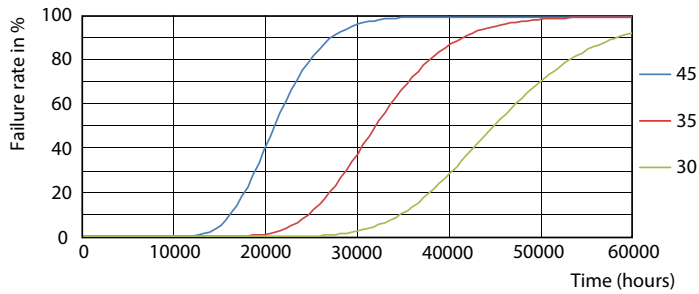

T8

Photometric data

Lifetime