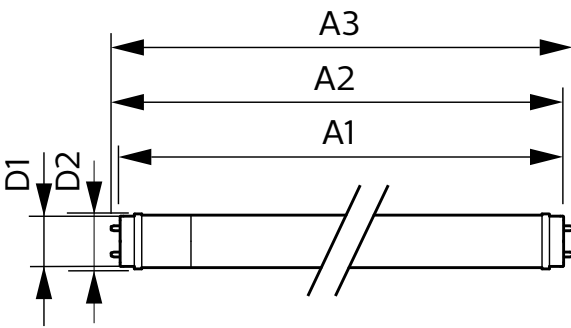

T8

Mechanical and Housing

Product Length 48 in

Approval and Application

Energy Efficiency Label (EEL) Not applicable
Energy Saving Product Yes
Approbation Marks RoHS compliance UL certificate
Energy Consumption kWh/1000 h - kWh

Product Data

Order product name 16T8/LED/48-840/IF18/G 25/1

EAN/UPC - Product	046677542085
Order code	542084
Numerator - Quantity Per Pack	1
Numerator - Packs per outer box	25
Material Nr. (12NC)	929001960604
Net Weight (Piece)	0.215 kg
Model Number	9290019606

Dimensional drawing

TLED 1200mm T8 120-277 16W 1800lm 4000K

Product	D1	D2	A1	A2	A3
16T8/LED/48-840/IF18/G 25/1	25.7 mm	28 mm	1198 mm	1205 mm	1212 mm

Photometric data

LEDtubes 1200mm T8 120-277 16W 1800lm 4000K