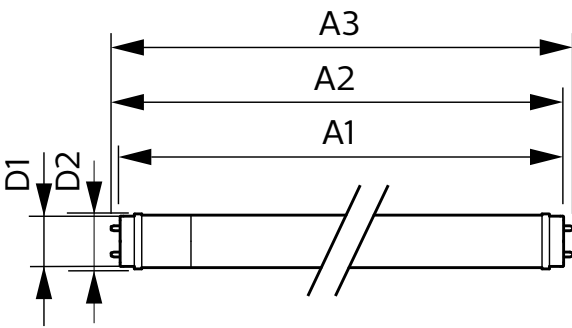

Product data

General Information		Lamp Current (Max)	
Base	G13 [Medium Bi-Pin Fluorescent]		330 mA
EU RoHS compliant	Yes	Lamp Current (Min)	110 mA
Nominal Lifetime (Nom)	36000 h	Starting Time (Nom)	0.5 s
Switching Cycle	50000X	Warm Up Time to 60% Light (Nom)	0.5 s
Light Technical		UL Type	Type A - works on ballast
Color Code	850 [CCT of 5000K]	Power Factor (Nom)	0.9
Beam Angle (Nom)	240 °	Voltage (Nom)	120-277, 347 V
Initial lumen (Nom)	1800 lm	Temperature	
Color Designation	Daylight	T-Ambient (Max)	45 °C
Correlated Color Temperature (Nom)	5000 K	T-Ambient (Min)	-20 °C
Luminous Efficacy (rated) (Nom)	112.00 lm/W	T-Storage (Max)	65 °C
Color Consistency	<6	T-Storage (Min)	-40 °C
Color Rendering Index (Nom)	80	T-Case Maximum (Nom)	35 °C
LLMF At End Of Nominal Lifetime (Nom)	70 %	Controls and Dimming	
Operating and Electrical		Dimmable	No
Input Frequency	20K to 120K Hz		
Power (Rated) (Nom)	16 W		

T8

Mechanical and Housing

Product Length 48 in

Approval and Application

Energy Efficiency Label (EEL) Not applicable
 Energy Saving Product Yes
 Approbation Marks RoHS compliance UL certificate
 Energy Consumption kWh/1000 h - kWh

Product Data

Order product name 16T8/LED/48-850/IF18/G 25/1

EAN/UPC - Product	046677542092
Order code	542092
Numerator - Quantity Per Pack	1
Numerator - Packs per outer box	25
Material Nr. (12NC)	929001960704
Net Weight (Piece)	0.215 kg
Model Number	9290019607

Dimensional drawing

TLED 1200mm T8 120-277 16W 1800lm 5000K

Product	D1	D2	A1	A2	A3
16T8/LED/48-850/IF18/G 25/1	25.7 mm	28 mm	1198 mm	1205 mm	1212 mm

Photometric data

LEDtubes 1200mm T8 120-277 16W 1800lm 5000K