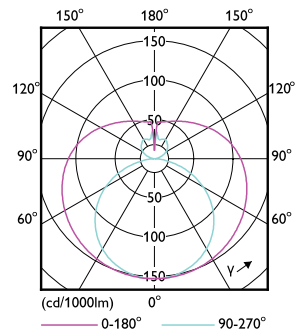

Product Data

Order product name 16T8/LED/48-850/IF18/G 25/1

EAN/UPC - Product	046677542092
Order code	542092
Numerator - Quantity Per Pack	1
Numerator - Packs per outer box	25
Material Nr. (12NC)	929001960704
Net Weight (Piece)	0.215 kg
Model Number	9290019607

Dimensional drawing

TLED 1200mm T8 120-277 16W 1800lm 5000K

Product	D1	D2	A1	A2	A3
16T8/LED/48-850/IF18/G 25/1	25.7 mm	28 mm	1198 mm	1205 mm	1212 mm

Photometric data

LEDtubes 1200mm T8 120-277 16W 1800lm 5000K