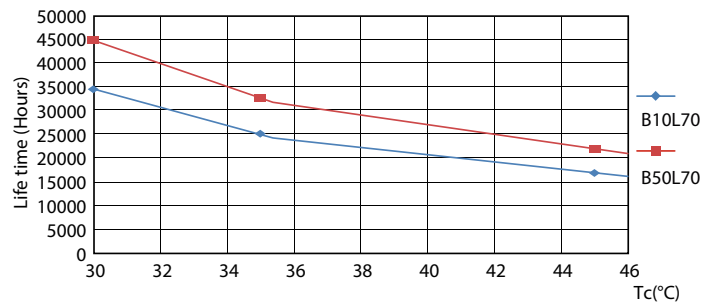

Product data

General Information		Lamp Current (Max)	
Base	G13 [Medium Bi-Pin Fluorescent]		330 mA
EU RoHS compliant	Yes	Lamp Current (Min)	110 mA
Nominal Lifetime (Nom)	36000 h	Starting Time (Nom)	0.5 s
Switching Cycle	50000X	Warm Up Time to 60% Light (Nom)	0.5 s
Light Technical		UL Type	Type A - works on ballast
Color Code	850 [CCT of 5000K]	Power Factor (Nom)	0.9
Beam Angle (Nom)	240 °	Voltage (Nom)	120-277, 347 V
Initial lumen (Nom)	1800 lm	Temperature	
Color Designation	Daylight	T-Ambient (Max)	45 °C
Correlated Color Temperature (Nom)	5000 K	T-Ambient (Min)	-20 °C
Luminous Efficacy (rated) (Nom)	112.00 lm/W	T-Storage (Max)	65 °C
Color Consistency	<6	T-Storage (Min)	-40 °C
Color Rendering Index (Nom)	80	T-Case Maximum (Nom)	35 °C
LLMF At End Of Nominal Lifetime (Nom)	70 %	Controls and Dimming	
Operating and Electrical		Dimmable	No
Input Frequency	20K to 120K Hz		
Power (Rated) (Nom)	16 W		

LEDtubes 1200mm T8 120-277 16W 1800lm 4000K

T8

Photometric data

LEDtubes 1200mm T8 120-277 16W 1800lm 5000K

Lifetime

LEDtubes 1200mm T8 120-277 16W 1800lm 4000K

LEDtubes 1200mm T8 120-277 16W 1800lm 4000K

LEDtubes 1200mm T8 120-277 16W 1800lm 4000K