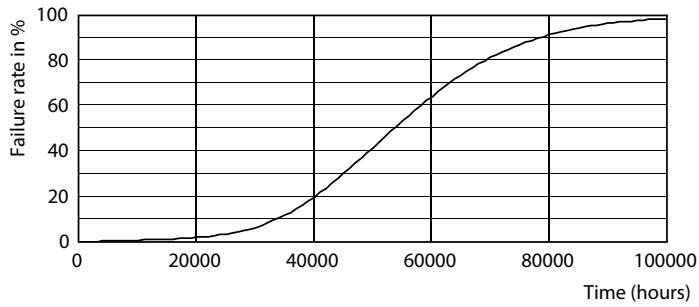

## Photometric data

LEDtube 10W G13 850 ND

LEDtube 10W G13 850 ND

Photometric data

LEDtube 10W G13 850 ND

Lifetime

LEDtube 10W G13 850 ND

LEDtube 10W G13 850 ND