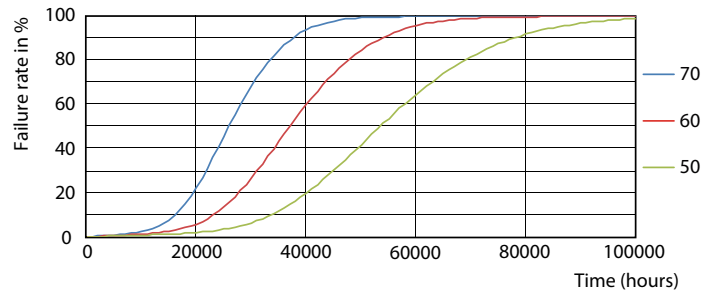

## Photometric data

LEDtube 10W G13 850 ND

LEDtube 10W G13 850 ND

Photometric data

LEDtube 10W G13 850 ND

Lifetime

LEDtube 10W G13 850 ND

LEDtube 10W G13 850 ND