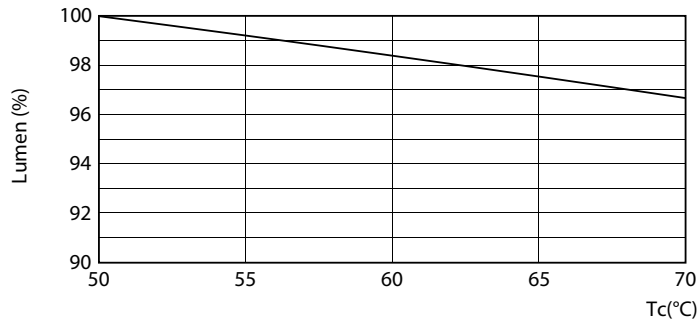

T8

Lifetime

LEDtube 10W G13 850 ND