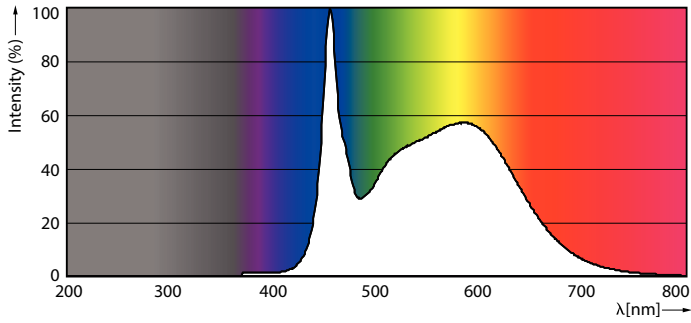

## Photometric data

LEDtube 10W G13 850 ND

LEDtube 10W G13 850 ND

Photometric data

LEDtube 10W G13 850 ND

Lifetime

LEDtube 10W G13 850 ND

LEDtube 10W G13 850 ND