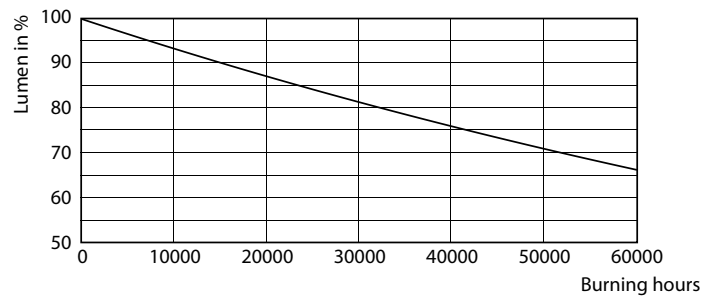

LEDtube 10W G13 850 ND

LEDtube 10W G13 850 ND