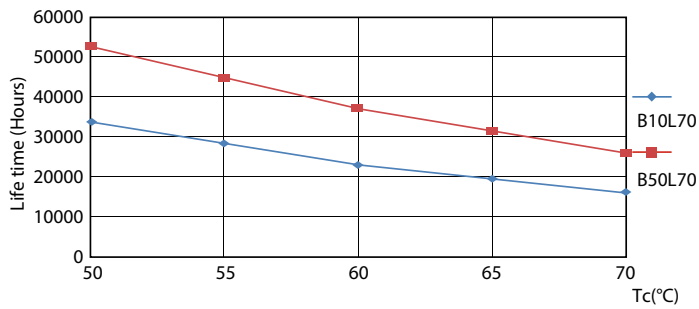

## Photometric data

LEDtube 10W G13 850 ND

LEDtube 10W G13 850 ND

Photometric data

LEDtube 10W G13 850 ND

Lifetime

LEDtube 10W G13 850 ND

LEDtube 10W G13 850 ND