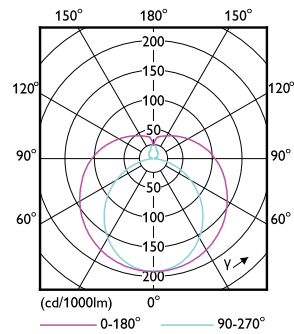

## Dimensional drawing

TLED 1200mmT8 120-277 10.5W 1650lm 5000K

Product	D1	D2	A1	A2	A3
10T8/COR/48-850/ IF16/G/DIM 10/1	25.7 mm	28 mm	1198.1 mm	1205.2 mm	1212.3 mm

## Photometric data

LEDtube 10W G13 850 ND

LEDtube 10W G13 850 ND

Photometric data

LEDtube 10W G13 850 ND

Lifetime

LEDtube 10W G13 850 ND

LEDtube 10W G13 850 ND