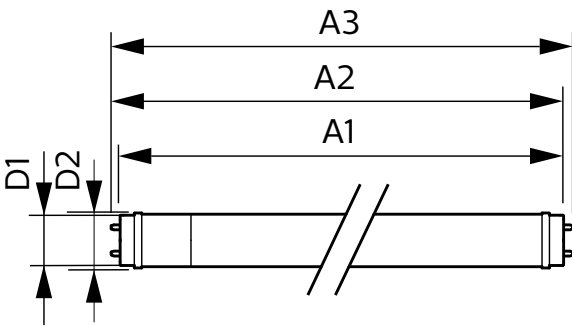

T8

Mechanical and Housing

Product Length 48 in

Approval and Application

Energy Efficiency Label (EEL) Not applicable
Energy Saving Product Yes
Approbation Marks DLC compliance
Approbation Marks RoHS compliance UL certificate
Energy Consumption kWh/1000 h - kWh

Product Data

Order product name 10T8/COR/48-850/IF16/G/DIM 10/1

EAN/UPC - Product 046677553241
Order code 553248
Numerator - Quantity Per Pack 1
Numerator - Packs per outer box 10
Material Nr. (12NC) 929001991834
Net Weight (Piece) 0.230 kg
Model Number 9290019918

Dimensional drawing

TLED 1200mmT8 120-277 10.5W 1650lm 5000K

Product	D1	D2	A1	A2	A3
10T8/COR/48-850/ IF16/G/DIM 10/1	25.7 mm	28 mm	1198.1 mm	1205.2 mm	1212.3 mm

Photometric data

LEDtube 10W G13 850 ND