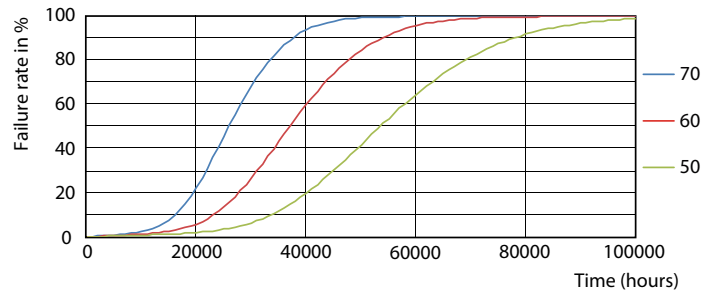

LEDtube 10W G13 840 ND

Photometric data

LEDTube_10T8_COR_48-830_IF15_G 10_1-POC

Lifetime

LEDtube 10W G13 850 ND

LEDtube 10W G13 850 ND

LEDtube 10W G13 850 ND

LEDtube 10W G13 850 ND