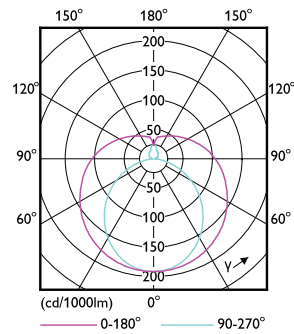

Product Data

Order product name 10T8/COR/48-830/IF15/G/DIM 10/1

EAN/UPC - Product 046677553210
 Order code 553214
 Numerator - Quantity Per Pack 1
 Numerator - Packs per outer box 10
 Material Nr. (12NC) 929002252734
 Net Weight (Piece) 0.230 kg
 Model Number 9290022527

Dimensional drawing

TLED120-277V 16.5W-25/28/32W 3500K G13ND

Product	D1	D2	A1	A2	A3
10T8/COR/48-830/ IF15/G/DIM 10/1	25.7 mm	28 mm	1198.1 mm	1205.2 mm	1212.3 mm

Photometric data

LEDtube_10T8_COR_48-830_IF15_G 10_1-GUL