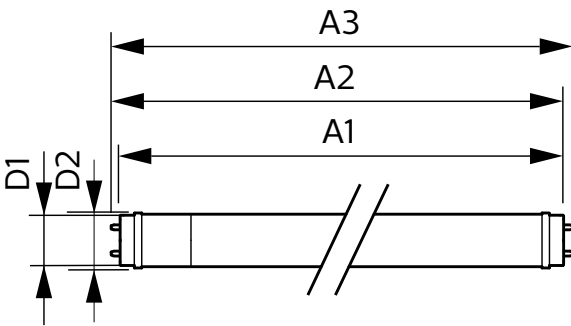

Product data

General Information	
Base	G13 [Medium Bi-Pin Fluorescent]
EU RoHS compliant	Yes
Nominal Lifetime (Nom)	50000 h
Switching Cycle	50000X
Light Technical	
Color Code	830 [CCT of 3000K]
Beam Angle (Nom)	240 °
Initial lumen (Nom)	1500 lm
Color Designation	White (WH)
Correlated Color Temperature (Nom)	3000 K
Luminous Efficacy (rated) (Nom)	160.00 lm/W
Color Consistency	<6
Color Rendering Index (Nom)	82
LLMF At End Of Nominal Lifetime (Nom)	70 %
Operating and Electrical	
Input Frequency	25000-105000 Hz
Power (Rated) (Nom)	10 W

T8

Mechanical and Housing

Product Length 48 in

Approval and Application

Energy Efficiency Label (EEL) Not applicable
 Energy Saving Product Yes
 Approbation Marks DLC compliance
 Approbation Marks RoHS compliance UL certificate
 Energy Consumption kWh/1000 h - kWh

Product Data

Order product name 10T8/COR/48-830/IF15/G/DIM 10/1

EAN/UPC - Product 046677553210
 Order code 553214
 Numerator - Quantity Per Pack 1
 Numerator - Packs per outer box 10
 Material Nr. (12NC) 929002252734
 Net Weight (Piece) 0.230 kg
 Model Number 9290022527

Dimensional drawing

TLED120-277V 16.5W-25/28/32W 3500K G13ND

Product	D1	D2	A1	A2	A3
10T8/COR/48-830/ IF15/G/DIM 10/1	25.7 mm	28 mm	1198.1 mm	1205.2 mm	1212.3 mm

Photometric data

LEDtube_10T8_COR_48-830_IF15_G 10_1-GUL