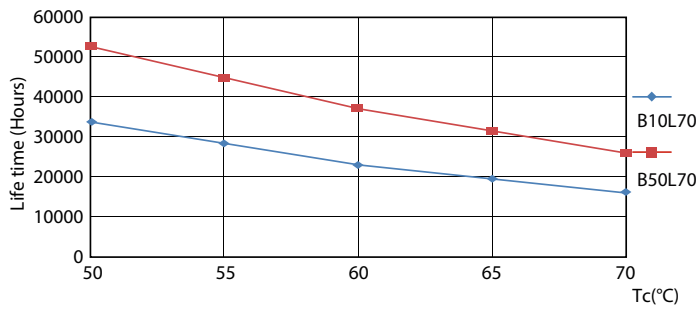

Product data

General Information	
Base	G13 [Medium Bi-Pin Fluorescent]
EU RoHS compliant	Yes
Nominal Lifetime (Nom)	50000 h
Switching Cycle	50000X
Light Technical	
Color Code	830 [CCT of 3000K]
Beam Angle (Nom)	240 °
Initial lumen (Nom)	1500 lm
Color Designation	White (WH)
Correlated Color Temperature (Nom)	3000 K
Luminous Efficacy (rated) (Nom)	160.00 lm/W
Color Consistency	<6
Color Rendering Index (Nom)	82
LLMF At End Of Nominal Lifetime (Nom)	70 %
Operating and Electrical	
Input Frequency	25000-105000 Hz
Power (Rated) (Nom)	10 W

LEDtube 10W G13 840 ND

Photometric data

LEDTube_10T8_COR_48-830_IF15_G 10_1-POC

Lifetime

LEDtube 10W G13 850 ND

LEDtube 10W G13 850 ND

LEDtube 10W G13 850 ND

LEDtube 10W G13 850 ND