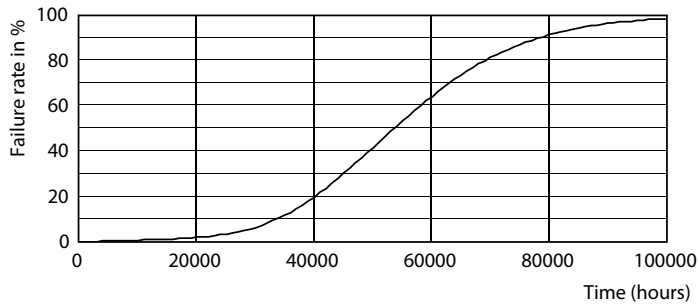

Lifetime

LEDtube 10W G13 850 ND