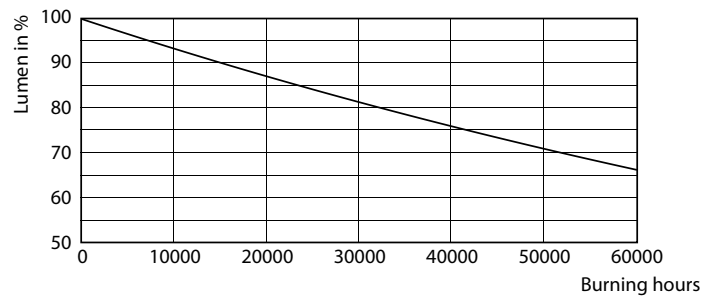

Product data

General Information	
Base	G13 [Medium Bi-Pin Fluorescent]
EU RoHS compliant	Yes
Nominal Lifetime (Nom)	50000 h
Switching Cycle	50000X
Light Technical	
Color Code	830 [CCT of 3000K]
Beam Angle (Nom)	240 °
Initial lumen (Nom)	1500 lm
Color Designation	White (WH)
Correlated Color Temperature (Nom)	3000 K
Luminous Efficacy (rated) (Nom)	160.00 lm/W
Color Consistency	<6
Color Rendering Index (Nom)	82
LLMF At End Of Nominal Lifetime (Nom)	70 %
Operating and Electrical	
Input Frequency	25000-105000 Hz
Power (Rated) (Nom)	10 W

LEDtube 10W G13 840 ND

Photometric data

LEDTube_10T8_COR_48-830_IF15_G 10_1-POC

Lifetime

LEDtube 10W G13 850 ND

LEDtube 10W G13 850 ND

LEDtube 10W G13 850 ND

LEDtube 10W G13 850 ND