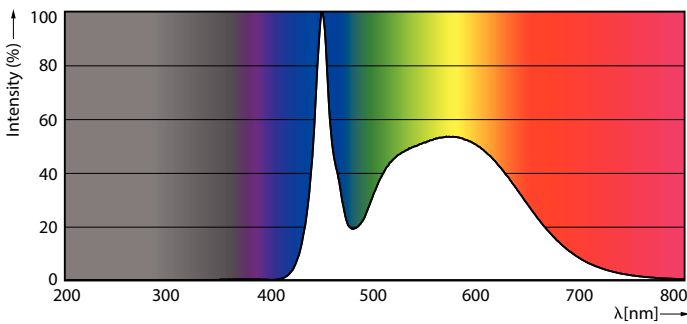

Photometric data

LEDtube COR 9,9W G13 1600lm 850