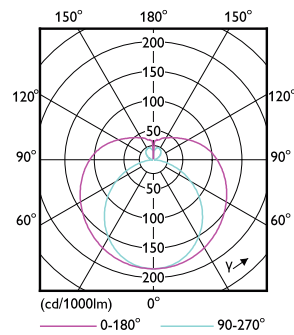

Dimensional drawing

9.9T8/COR/48-850/MF16/G 10/1

Product	D1	D2	A1	A2	A3
9.9T8/COR/48-850/MF16/G	1-1/16 in	1-1/8 in	47-3/16 in	47-1/2 in	47-3/4 in
			10/1		

Photometric data

LEDtube COR 9,9W G13 1600lm 850

LEDtube COR 9,9W G13 1550lm

Photometric data

© 2023 Philips Lighting B.V. Page 11

LEDtube COR 9,9W G13 1600lm 850

Lifetime

Life Expectancy Diagram

LEDtube COR 9,9W 50K LumenVsTc

FailureRate