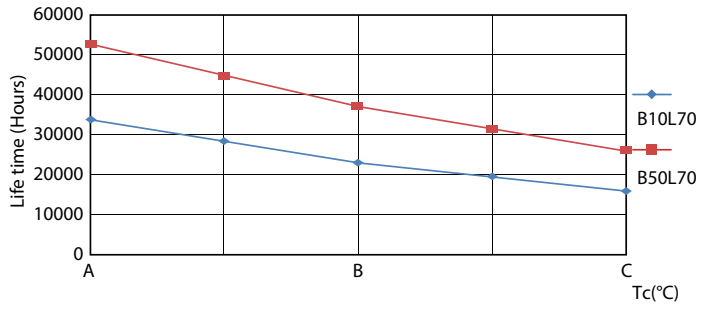

T8

Lifetime

LifetimeVsTc