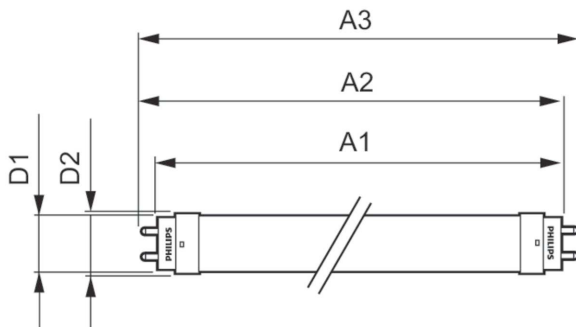

Controls and dimming	
Dimmable	Limited

T8

Mechanical and housing

Bulb Finish	Frosted
Bulb Material	Glass
Product Length	47-1/4 in
Bulb Shape	Tube, double-ended

Approval and application

Energy Saving Product	Yes
Approbation Marks	RoHS compliance UL certificate DLC compliance
Energy Consumption kWh/1000 h	- kWh

Application conditions

Ambient temperature range	-20 °C to 45 °C
---------------------------	-----------------

Product data

Order product name	9.9T8/COR/48-850/MF16/G 10/1
EAN/UPC - Product	046677563479
Order code	563478
Numerator - Quantity Per Pack	1
Numerator - Packs per outer box	10
Material Nr. (12NC)	929002483904
Net Weight (Piece)	0.441 lb
Model Number	9290024839

Dimensional drawing

9.9T8/COR/48-850/MF16/G 10/1

Product	D1	D2	A1	A2	A3
9.9T8/COR/48-850/MF16/G	1-1/16 in	1-1/8 in	47-3/16 in	47-1/2 in	47-3/4 in
			10/1		

Photometric data

LEDtube COR 9,9W G13 1600lm 850