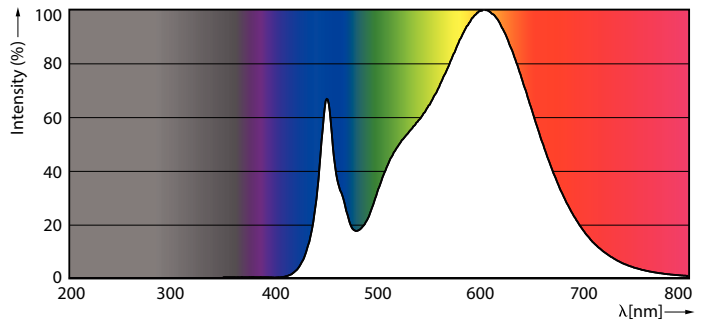

LEDtube COR 12W G13 1700lm 830

LEDtube COR 12W G13 1700lm 830