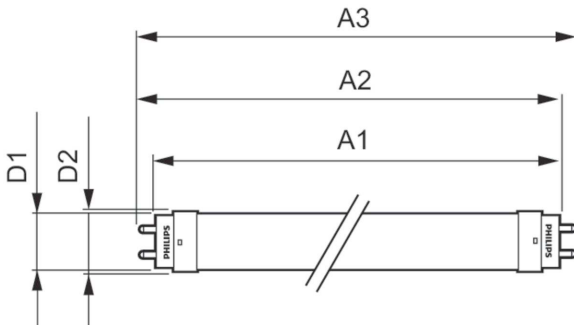

T8

Mechanical and housing

Bulb Finish	Frosted
Bulb Material	Glass
Product Length	47-1/4 in
Bulb Shape	Tube, double-ended

Approval and application

Energy Saving Product	Yes
Approbation Marks	RoHS compliance UL certificate DLC compliance
Energy Consumption kWh/1000 h	- kWh

Application conditions

Ambient temperature range	-20 °C to 45 °C
---------------------------	-----------------

Product data

Order product name	12T8/COR/48-830/MF17/G 10/1
EAN/UPC - Product	046677563486
Order code	563486
Numerator - Quantity Per Pack	1
Numerator - Packs per outer box	10
Material Nr. (12NC)	929002484004
Net Weight (Piece)	0.474 lb
Model Number	9290024840

Dimensional drawing

12T8/COR/48-830/MF17/G 10/1

Product	D1	D2	A1	A2	A3
12T8/COR/48-830/MF17/G	1-1/16 in	1-1/8 in	47-3/16 in	47-1/2 in	47-3/4 in
10/1					

Photometric data

LEDtube COR 12W G13 1700lm 830

LEDtube COR 12W G13 1700lm 830