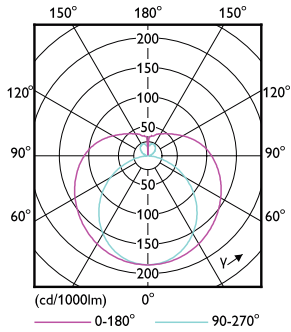

Dimensional drawing

12T8/COR/48-830/MF17/G 10/1

Product	D1	D2	A1	A2	A3
12T8/COR/48-830/MF17/G	1-1/16 in	1-1/8 in	47-3/16 in	47-1/2 in	47-3/4 in
10/1					

Photometric data

LEDtube COR 12W G13 1700lm 830

LEDtube COR 12W G13 1700lm 830

Photometric data

LEDtube COR 9,9W G13 1550lm

Lifetime

Life Expectancy Diagram

LEDtube COR 9,9W 50K LumenVsTc

FailureRate

Lumen Maintenance Diagram

T8