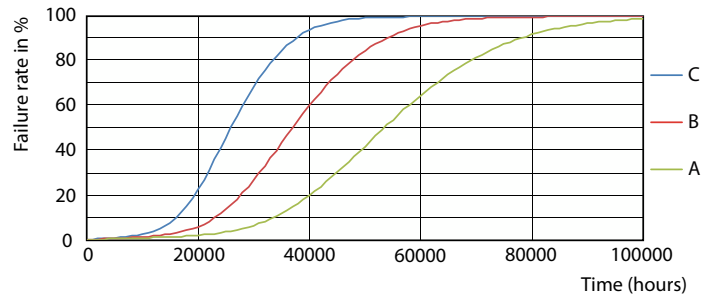

Photometric data

LEDtube COR 9,9W G13 1550lm

Lifetime

Life Expectancy Diagram

LEDtube COR 9,9W 50K LumenVsTc

FailureRate

Lumen Maintenance Diagram

T8

Lifetime

LifetimeVsTc