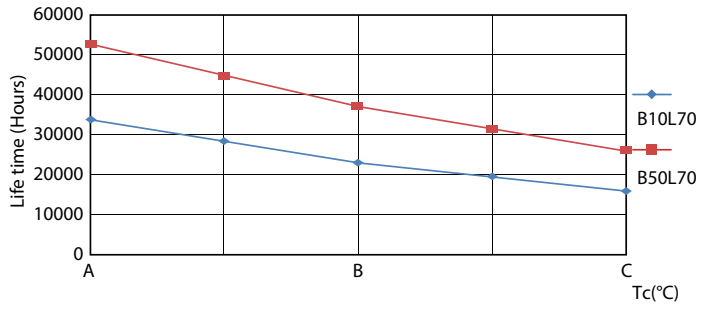

Product data

General information	
Base	G13 [Medium Bi-Pin Fluorescent]
EU RoHS compliant	Yes
Nominal Lifetime (Nom)	50000 h
Switching Cycle	50000
Tier	CorePro
Light technical	
Color Code	830 [CCT of 3000K]
Beam Angle (Nom)	240 °
Initial lumen (Nom)	1700 lm
Color Designation	White (WH)
Correlated Color Temperature (Nom)	3000 K
Luminous Efficacy (rated) (Nom)	141.00 lm/W
Color Consistency	<6
Color Rendering Index (Nom)	80
LLMF At End Of Nominal Lifetime (Nom)	70 %
Operating and electrical	
Input Frequency	50 to 60 Hz
Power (Rated) (Nom)	12 W

Photometric data

LEDtube COR 9,9W G13 1550lm

Lifetime

Life Expectancy Diagram

LEDtube COR 9,9W 50K LumenVsTc

FailureRate

Lumen Maintenance Diagram

T8

Lifetime

LifetimeVsTc