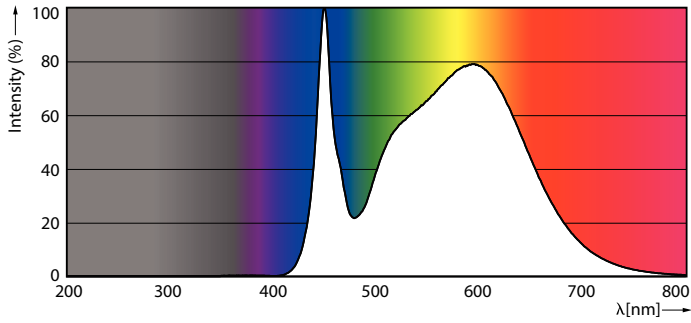

Photometric data

LEDtube COR 9,9W G13 1600lm 840