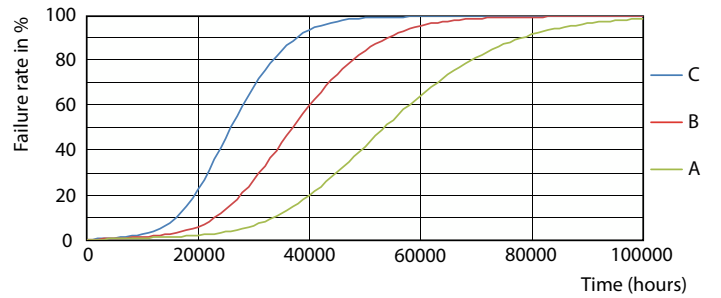

Lifetime

Life Expectancy Diagram