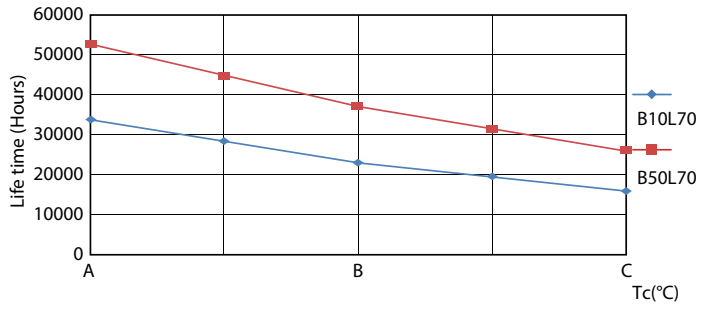

Photometric data

LEDtube COR 9,9W G13 1600lm 840

Lifetime

Life Expectancy Diagram

LEDtube COR 9,9W 50K LumenVsTc

FailureRate

Lumen Maintenance Diagram

T8

Lifetime

LifetimeVsTc