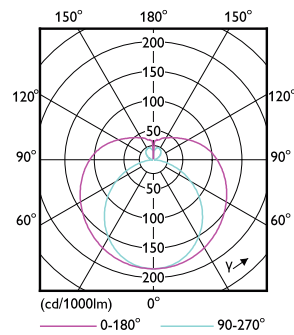

Dimensional drawing

12T8/COR/48-840/MF18/G 10/1

Product	D1	D2	A1	A2	A3
12T8/COR/48-840/MF18/G	1-1/16 in	1-1/8 in	47-3/16 in	47-1/2 in	47-3/4 in
			10/1		

Photometric data

LEDtube COR 12W G13 1800lm 840

LEDtube COR 9,9W G13 1550lm

Photometric data

LEDtube COR 9,9W G13 1600lm 840

Lifetime

Life Expectancy Diagram

LEDtube COR 9,9W 50K LumenVsTc

FailureRate

Lumen Maintenance Diagram

T8