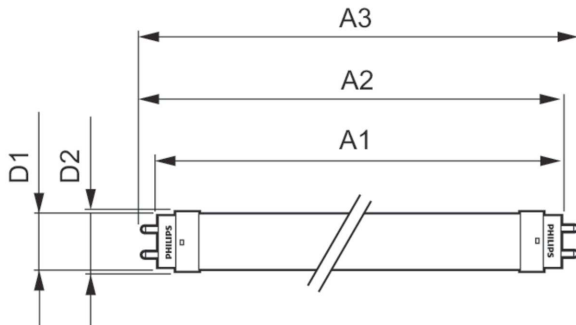

T8

Mechanical and housing

Bulb Finish	Frosted
Bulb Material	Glass
Product Length	47-1/4 in
Bulb Shape	Tube, double-ended

Approval and application

Energy Saving Product	Yes
Approbation Marks	RoHS compliance UL certificate DLC compliance
Energy Consumption kWh/1000 h	- kWh

Application conditions

Ambient temperature range	-20 °C to 45 °C
---------------------------	-----------------

Product data

Order product name	12T8/COR/48-840/MF18/G 10/1
EAN/UPC - Product	046677563509
Order code	563502
Numerator - Quantity Per Pack	1
Numerator - Packs per outer box	10
Material Nr. (12NC)	929002484204
Net Weight (Piece)	0.474 lb
Model Number	9290024842

Dimensional drawing

12T8/COR/48-840/MF18/G 10/1

Product	D1	D2	A1	A2	A3
12T8/COR/48-840/MF18/G	1-1/16 in	1-1/8 in	47-3/16 in	47-1/2 in	47-3/4 in
			10/1		

Photometric data

LEDtube COR 12W G13 1800lm 840

LEDtube COR 9,9W G13 1550lm