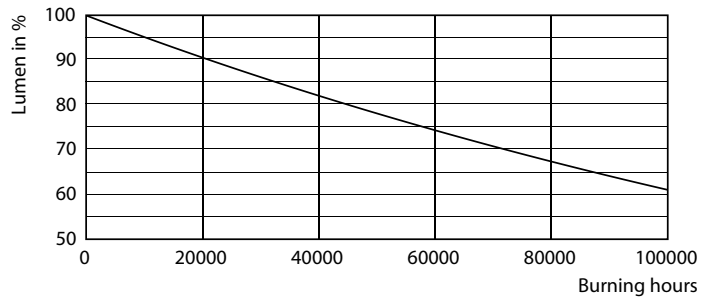

T8

Lifetime

LEDtube_70K-LMP