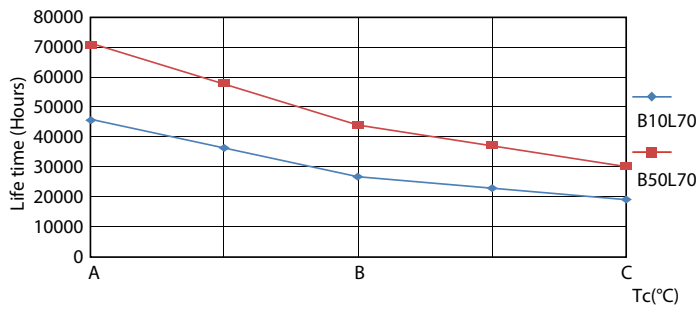

Product data

General Information		Power (Rated) (Nom)	
Base	G13 [Medium Bi-Pin Fluorescent]		8.9 W
EU RoHS compliant	Yes	Lamp Current (Max)	300 mA
Nominal Lifetime (Nom)	70000 h	Lamp Current (Min)	90 mA
Switching Cycle	50000X	Starting Time (Nom)	0.5 s
Technical Type	8.9-32W	Warm Up Time to 60% Light (Nom)	0.5 s
Light Technical		UL Type	Type A - works on ballast
Color Code	830 [CCT of 3000K]	Power Factor (Nom)	0.9
Beam Angle (Nom)	180 °	Voltage (Nom)	120-277, 347 V
Initial lumen (Nom)	1500 lm	Temperature	
Color Designation	White (WH)	T-Ambient (Max)	45 °C
Correlated Color Temperature (Nom)	3000 K	T-Ambient (Min)	-20 °C
Luminous Efficacy (rated) (Nom)	168.00 lm/W	T-Storage (Max)	65 °C
Color Consistency	<6	T-Storage (Min)	-40 °C
Color Rendering Index (Nom)	80	T-Case Maximum (Nom)	50 °C
LLMF At End Of Nominal Lifetime (Nom)	70 %	Controls and Dimming	
Operating and Electrical		Dimmable	Yes
Input Frequency	20K to 120K Hz		

LEDtube MAS 8,9W G13 1500lm 830

Photometric data

LEDtube MAS 8,9W G13 1500lm

Lifetime

LEDtube MAS 8,9W 70K LumenVsTc

LEDtube_70K-LED

LEDtube_70K_LifetimeVsTc-LED

LEDtube_70K_FailureRate-LED