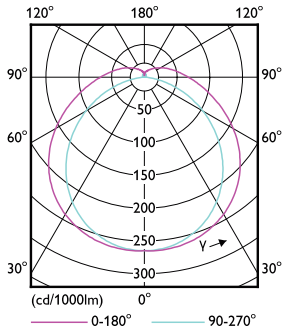

Photometric data

LEDtube MAS 8,9W G13 1500lm