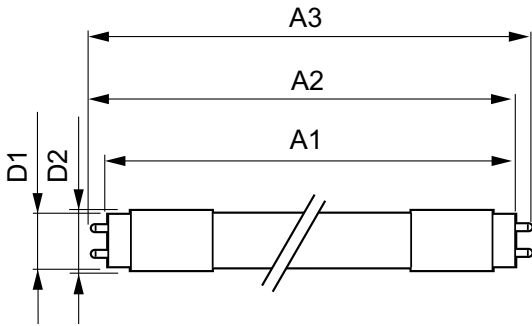

T8

Mechanical and Housing

Bulb Finish	Frosted
Bulb Material	Plastic
Product Length	48 in
Bulb Shape	Tube, double-ended

Approval and Application

Energy Saving Product	Yes
Approval Marks	RoHS compliance UL certificate DLC compliance
Energy Consumption kWh/1000 h	- kWh

Product Data

Order product name	8.9T8/MAS/48-830/IF15/P/DIM 10/1
EAN/UPC - Product	046677565589
Order code	565580
Numerator - Quantity Per Pack	1
Numerator - Packs per outer box	10
Material Nr. (12NC)	929003025304
Net Weight (Piece)	0.220 kg
Model Number	9290030253

Dimensional drawing

TLED T8 HFV 8.9-32W 1500lm 3000K G13

Product	D1	D2	A1	A2	A3
8.9T8/MAS/48-830/ IF15/P/DIM 10/1	25.7 mm	26.3 mm	1198.1 mm	1205.2 mm	1212.3 mm