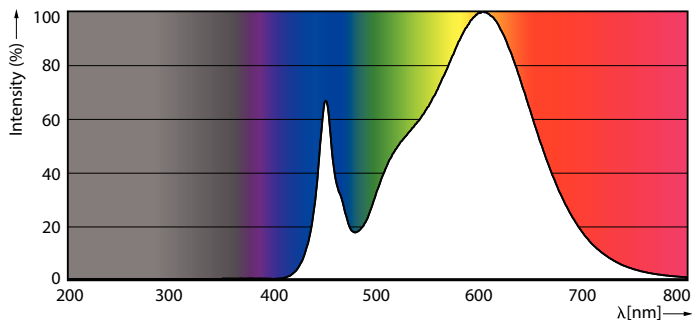

Photometric data

LEDtube MAS 8,9W G13 1500lm 830

LEDtube MAS 8,9W G13 1500lm 830