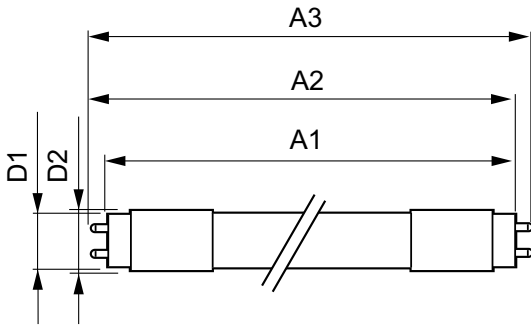

T8

Mechanical and Housing

Bulb Finish	Frosted
Bulb Material	Plastic
Product Length	48 in
Bulb Shape	Tube, double-ended

Approval and Application

Energy Saving Product	Yes
Approval Marks	RoHS compliance UL certificate DLC compliance
Energy Consumption kWh/1000 h	- kWh

Product Data

Order product name	8.9T8/MAS/48-835/IF15/P/DIM 10/1
EAN/UPC - Product	046677565596
Order code	565598
Numerator - Quantity Per Pack	1
Numerator - Packs per outer box	10
Material Nr. (12NC)	929003025404
Net Weight (Piece)	0.220 kg
Model Number	9290030254

Dimensional drawing

TLED T8 HFV 8.9-32W 1500lm 3500K G13

Product	D1	D2	A1	A2	A3
8.9T8/MAS/48-835/IF15/P/DIM 10/1	25.7 mm	26.3 mm	1198.1 mm	1205.2 mm	1212.3 mm

Photometric data