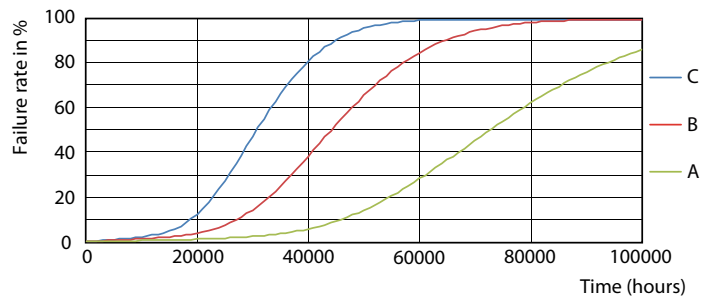

LEDtube MAS 8,9W G13 1500lm

Photometric data

LEDtube MAS 8,9W G13 1500lm 835

Lifetime

LEDtube MAS 8,9W 70K LumenVsTc

LEDtube_70K-LED

LEDtube_70K_LifetimeVsTc-LED

LEDtube_70K_FailureRate-LED