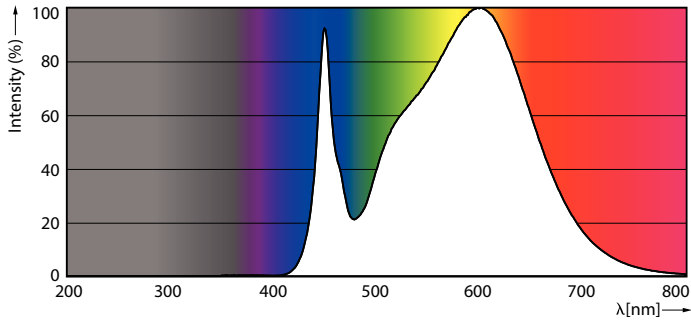

Photometric data

LEDtube MAS 8,9W G13 1500lm 835