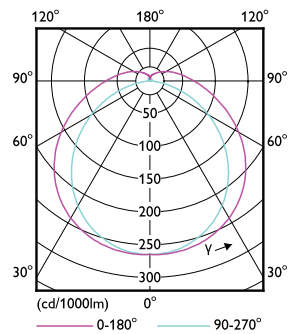

Product Data

Order product name	8.9T8/MAS/48-835/IF15/P/DIM 10/1
EAN/UPC - Product	046677565596
Order code	565598
Numerator - Quantity Per Pack	1
Numerator - Packs per outer box	10
Material Nr. (12NC)	929003025404
Net Weight (Piece)	0.220 kg
Model Number	9290030254

Dimensional drawing

TLED T8 HFV 8.9-32W 1500lm 3500K G13

Product	D1	D2	A1	A2	A3
8.9T8/MAS/48-835/IF15/P/DIM 10/1	25.7 mm	26.3 mm	1198.1 mm	1205.2 mm	1212.3 mm

Photometric data

LEDtube MAS 8,9W G13 1500lm 835