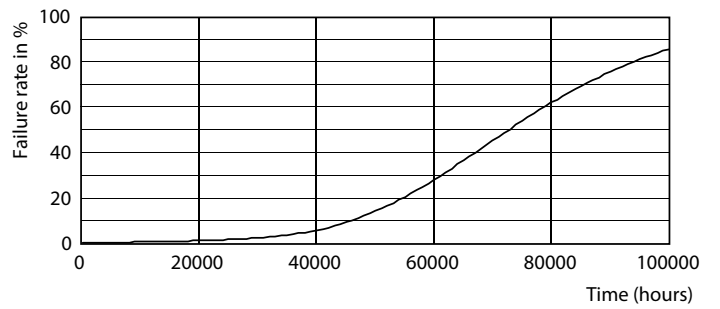

LEDtube MAS 8,9W G13 1500lm

Photometric data

LEDtube MAS 8,9W G13 1500lm 835

Lifetime

LEDtube MAS 8,9W 70K LumenVsTc

LEDtube_70K-LED

LEDtube_70K_LifetimeVsTc-LED

LEDtube_70K_FailureRate-LED