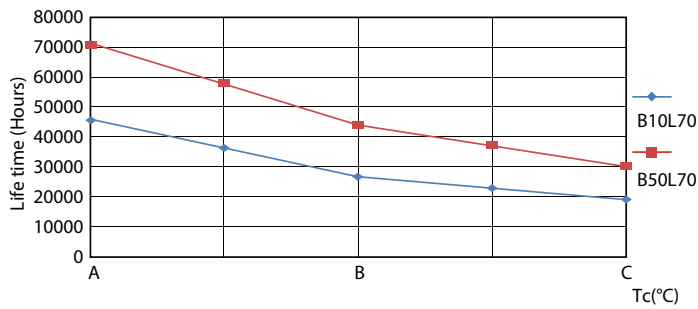

LEDtube_70K_LifetimeVsTc-LED