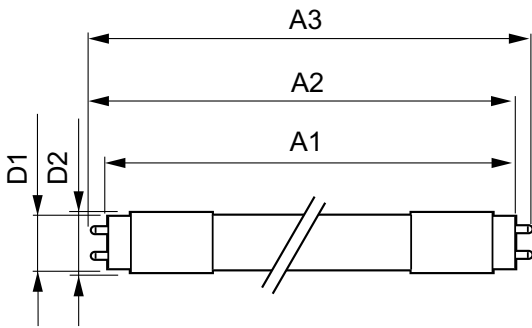

T8

Mechanical and Housing

Bulb Finish	Frosted
Bulb Material	Plastic
Product Length	48 in
Bulb Shape	Tube, double-ended

Approval and Application

Energy Saving Product	Yes
Approval Marks	RoHS compliance UL certificate DLC compliance
Energy Consumption kWh/1000 h	- kWh

Product Data

Order product name	8.9T8/MAS/48-840/IF16/P/DIM 10/1
EAN/UPC - Product	046677565602
Order code	565606
Numerator - Quantity Per Pack	1
Numerator - Packs per outer box	10
Material Nr. (12NC)	929003025504
Net Weight (Piece)	0.220 kg
Model Number	9290030255

Dimensional drawing

TLED T8 HFV 8.9-32W 1600lm 4000K G13

Product	D1	D2	A1	A2	A3
8.9T8/MAS/48-840/IF16/P/DIM 10/1	25.7 mm	26.3 mm	1198.1 mm	1205.2 mm	1212.3 mm

Photometric data

LEDtube MAS 8,9W G13 1600lm 840